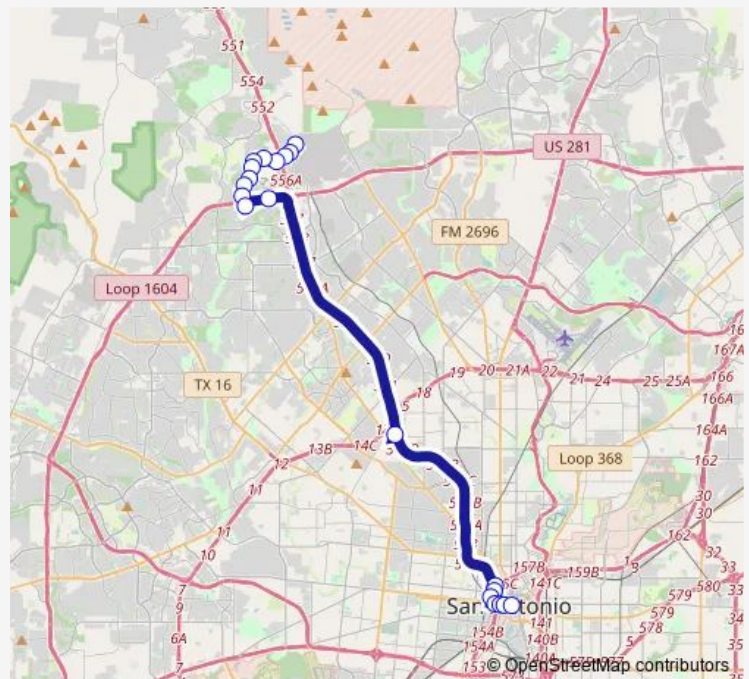

LOOP 1604 W ACCESS/ENTR. LA CANTERA

UTSA LOOP 1604 CAMPUS

John Peace & Loop 1604 E Access R

LA CANTERA ENTRAN. SHOPS LA CANTERA

LA Cantera Opposite 16505

LA CANTERA OPP LACANTERA-WESTIN RES

LA Cantera Opposite 16211

Tuesday 05:39-21:39

Wednesday 05:39-21:39

Thursday 05:39-21:39

Friday 05:39-21:39

Saturday 05:38-21:39

Sunday 05:39-21:39

Route info

Direction: Commerce & Presa

Stops: 24

Trip Duration: 1 hour 2 min

93 — Roadrunner Express

LA Cantera & Fiesta Texas Dr.

WORTH PKWY AT SIDE BASS PRO SHOPS

LA CANTERA AT HOBBY LOBBY

Direction

LA CANTERA AT HOBBY LOBBY — Dolorosa & S. Main

Monday 06:16-23:01

Tuesday 06:16-23:01

Wednesday 06:16-23:01

Thursday 06:16-23:01

Friday 06:16-23:01

Saturday 06:01-23:01

Sunday 06:03-23:02

Route info