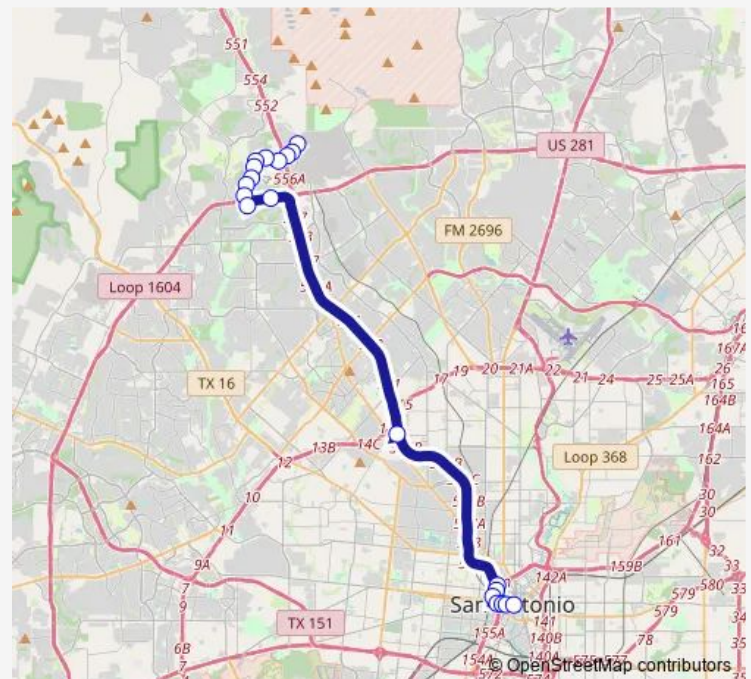

Loop 1604 W Access/Entr. LA Cantera

Utsa Loop 1604 Campus

John Peace & Loop 1604 E Access R

LA Cantera Entran. Shops LA Cantera

LA Cantera Opposite 16505

LA Cantera OPP Lacantera-Westin Res

LA Cantera Opposite 16211

Tuesday 05:39-21:39

Wednesday 05:39-21:39

Thursday 05:39-21:39

Friday 05:39-21:39

Saturday 05:38-21:39

Sunday 05:39-21:39

Route info

Direction: Commerce & Presa

Stops: 24

Trip Duration: 0 hour 59 min

93 — Roadrunner Express

LA Cantera & Fiesta Texas Dr.

Worth Pkwy AT Side Bass PRO Shops

LA Cantera AT Hobby Lobby

Direction

LA Cantera AT Hobby Lobby — Dolorosa & S. Main

Martin & Leona

Centro Plaza - Mid Block East (Stop D)

Buena Vista & Pecos

Dolorosa Between San Saba & Santa Rosa

Dolorosa Opposite Laredo

Dolorosa & S. Main

Route schedule

LA Cantera AT Hobby Lobby — Dolorosa & S. Main