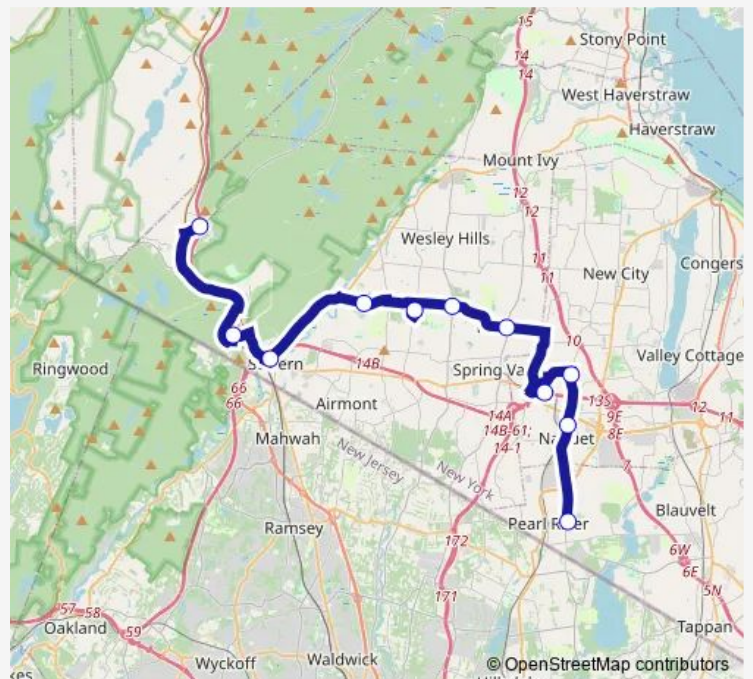

Bus 93 Pearl River - Sloatsburg

[Go to website](#)

**Direction**

E. Central Ave. & Middletown Rd — Washington Ave - Sloatsburg

11 stops

[Open route schedule](#)

E. Central Ave. & Middletown Rd

Middletown & 1st

Washington Ave - Sloatsburg

**Route schedule**

E. Central Ave. & Middletown Rd — Washington Ave - Sloatsburg

Monday	06:10-21:00
Tuesday	06:10-21:00
Wednesday	06:10-21:00
Thursday	06:10-21:00
Friday	06:10-21:00
Saturday	06:10-21:00
Sunday	08:00-19:00

**Route info**

Direction: E. Central Ave. & Middletown Rd

Stops: 11

Trip Duration: 1 hour 15 min

93 — Pearl River - Sloatsburg

**Direction**

Washington Ave - Sloatsburg — E. Central Ave. &amp; Middletown Rd

11 stops

[Open route schedule](#)

Washington Ave - Sloatsburg

Mountain Ave &amp; 4th St

Chestnut Street - Suffern

Suffern High School

Rockland Community College

Viola Rd &amp; Hwy 306