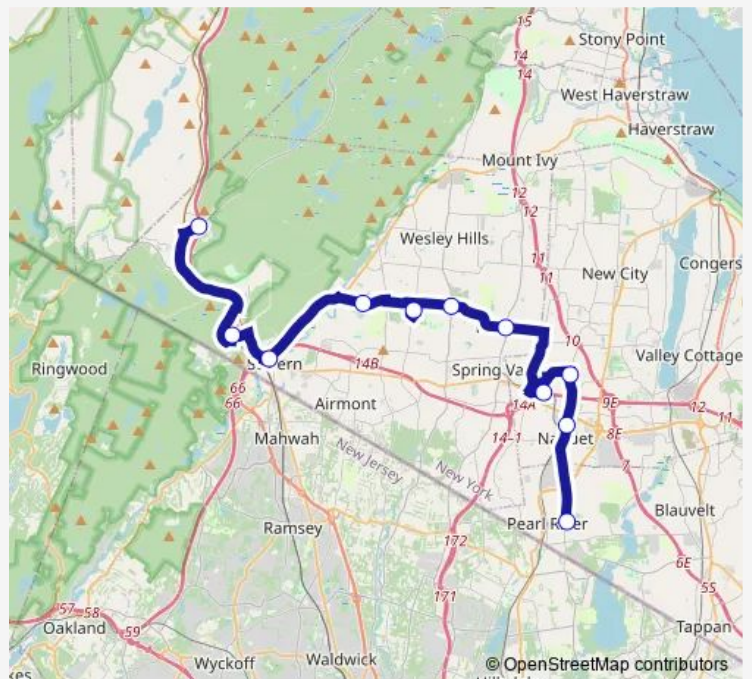

Washington Ave - Sloatsburg

Route schedule

E. Central Ave. & Middletown Rd — Washington Ave - Sloatsburg

Monday	06:10-21:00
Tuesday	06:10-21:00
Wednesday	06:10-21:00
Thursday	06:10-21:00
Friday	06:10-21:00
Saturday	06:10-21:00
Sunday	08:00-19:00

Route info

Direction: E. Central Ave. & Middletown Rd

Stops: 11

Trip Duration: 1 hour 15 min

93 — Pearl River - Sloatsburg

Direction

Washington Ave - Sloatsburg — E. Central Ave. & Middletown Rd

11 stops

[Open route schedule](#)

Washington Ave - Sloatsburg

Mountain Ave & 4th St

Chestnut Street - Suffern

Suffern High School

Rockland Community College

Viola Rd & Hwy 306

Hwy 45 & Eckerson Rd

Wednesday 06:30-22:00

Thursday 06:30-22:00

Friday 06:30-22:00

Saturday 06:30-22:00

Sunday 09:30-17:30

Route info

Direction: Washington Ave - Sloatsburg

Stops: 11