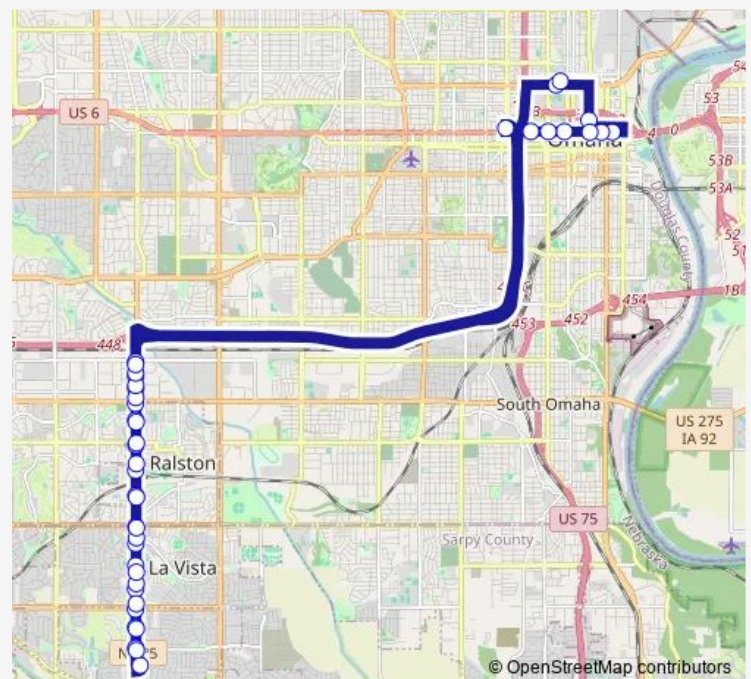

### Route schedule

22nd & Cuming Se — 22nd & Cuming Ne

Monday	17:12
Tuesday	17:12
Wednesday	17:12
Thursday	17:12
Friday	17:12
Saturday	—
Sunday	—

### Route info

Direction: 22nd & Cuming Se

Stops: 41

Trip Duration: 1 hour 5 min

■ 93 — South 84th Express

84th & Giles Rd Sw

Washington & Cary Nw

Washington & Centennial Rd Nw

Washington & Tara Plz Park & Ride

Washington & Centennial Rd Se

Washington & Cary Se

84th & Giles Rd Ne

84th & Brentwood Dr Ne

84th & Summer Dr Se

84th & Park View Blvd Ne

84th & Harrison Se

## Route info

Direction: 22 &amp; Cuming St Nw

Stops: 43

Trip Duration: 0 hour 59 min

84th & Park Dr Ne

84th & Q St Se

84th & Lakeview Dr Se

84th & L St Ne