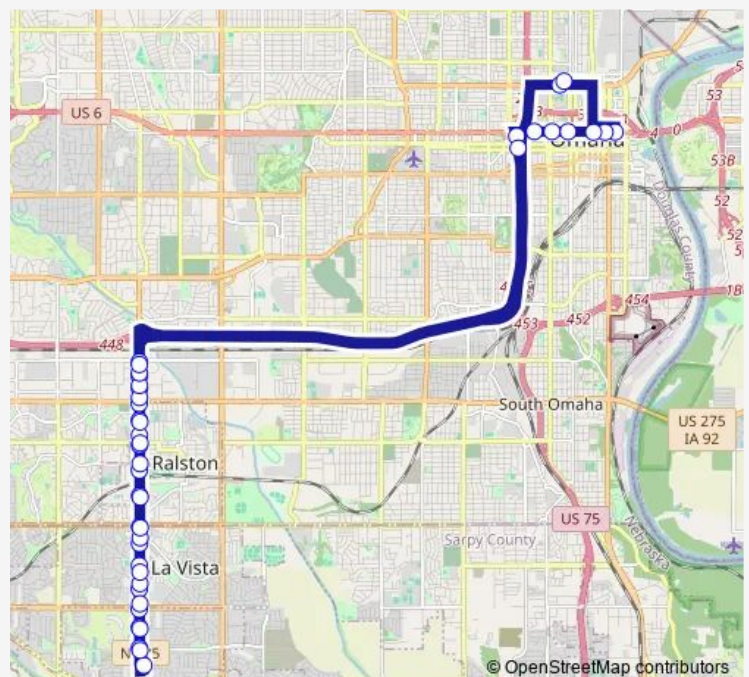

20th & Dodge Nw

24th & Dodge Ne

26th Ave & Dodge Nw

29th & Douglas Nw

29th & Harney Nw

84th & F St Sw

84th & I St Nw

84th & K St Nw

### Route schedule

22nd & Cuming Se — 22nd & Cuming Ne

Monday	17:12
Tuesday	17:12
Wednesday	17:12
Thursday	17:12
Friday	17:12
Saturday	—
Sunday	—

### Route info

Direction: 22nd & Cuming Se

Stops: 42

Trip Duration: 1 hour 3 min

84th & Brentwood Dr Sw

84th & Giles Rd Sw

Washington & Cary Nw

Washington & Centennial Rd Nw

## Route info

Direction: 22 &amp; Cuming St Nw

Stops: 44

Trip Duration: 0 hour 59 min

84th & Park Dr Ne

84th & Q St Ne

84th & Lakeview Dr Se

84th & L St Ne