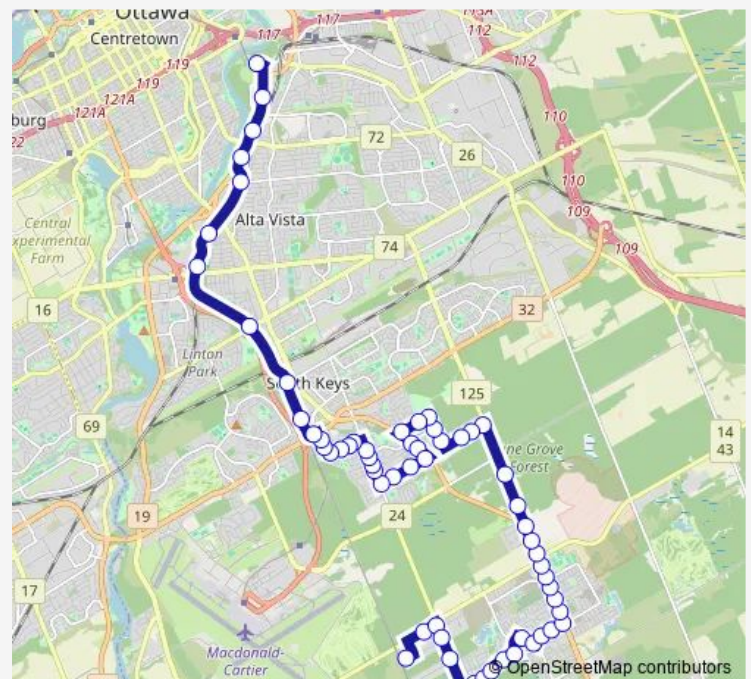

Albion / Wyldewood

Albion / D'Aoust

Albion / Brampton

Bridle Path / Carousel

Bridle Path / Carousel

Bridle Path / Saratoga

Bridle Path / Hunter'S Point

Bridle Path / Equus

### Route schedule

Queensdale / Sixth — Greenboro A

Monday —

Tuesday —

Wednesday —

Thursday —

Friday —

Saturday —

### Route info

Direction: Queensdale / Sixth

Stops: 24

Trip Duration: 0 hour 18 min

1145 Hunt Club

South Keys A

Greenboro A

**Direction**