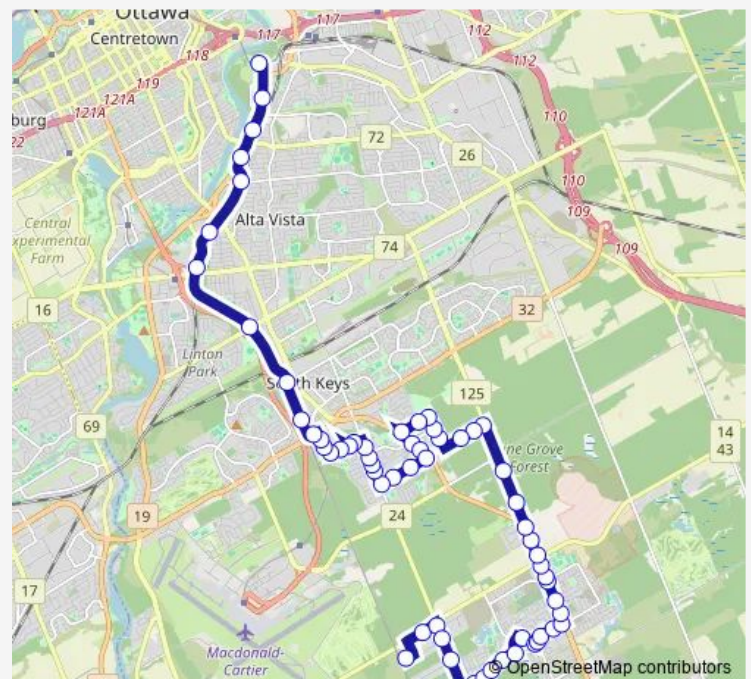

Saturday 06:37-00:28⁺¹

Sunday 07:35-23:35

Route info

Direction: Leitrim

Stops: 61

Trip Duration: 0 hour 42 min

93 — Leitrim - Greenboro/Hurdman

Bank / Leitrim