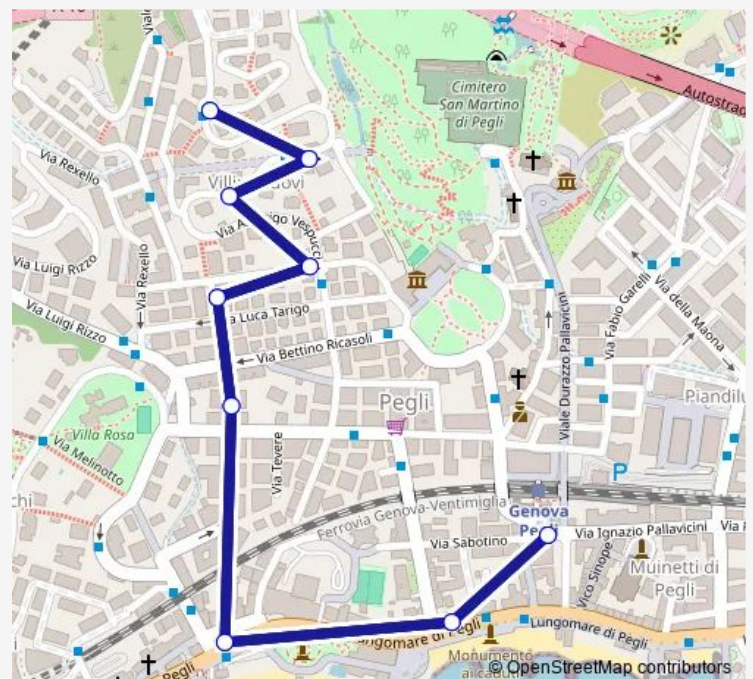

### Direction

Vespucci/Capolinea — Pegli FS/Musei Pallavicini

7 stops

[Open route schedule](#)

Vespucci/Capolinea

Vespucci 1/Civitali Campeggio

Vespucci 2/

Vespucci 3/Prestinari

### Route schedule

Vespucci/Capolinea — Pegli FS/Musei Pallavicini

Monday 06:44-20:29

Tuesday 06:44-20:29

Wednesday 06:44-20:29

Thursday 06:44-20:29

Friday 06:44-20:29

Saturday 06:44-20:29

### Route info

Direction: Vespucci/Capolinea

Stops: 7

Trip Duration: 0 hour 7 min

■ 93 — P.za Ponchielli (Pegli FS) - Via Vespucci

## Direction

Pegli FS/Musei Pallavicini — Vespucci/Capolinea

9 stops

[Open route schedule](#)

Pegli FS/Musei Pallavicini

Lungomare2/FS-Museipallavicini

Pegli 1/Porticcio

Rovetta 1/Martiri Liberta'