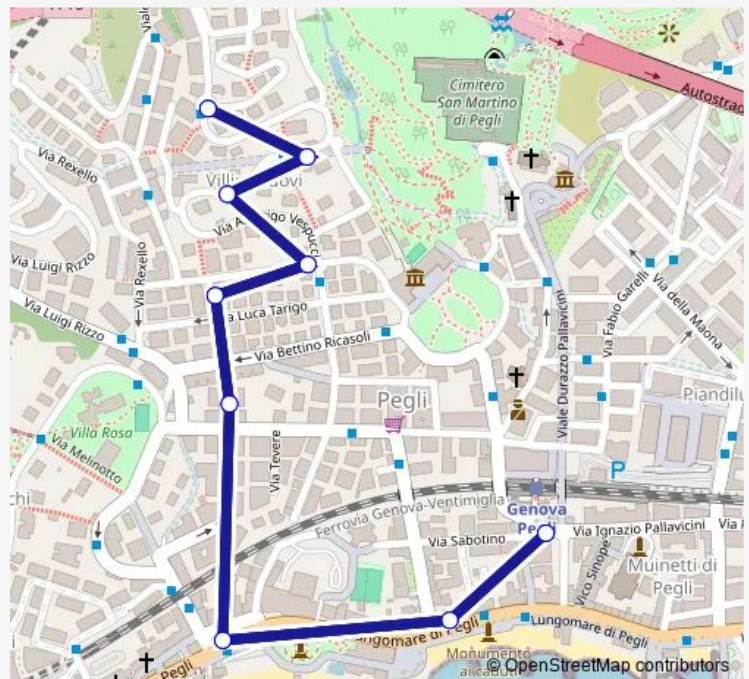

Tuesday 06:44-20:29

Wednesday 06:44-20:29

Thursday 06:44-20:29

Friday 06:44-20:29

Saturday 06:44-20:29

Sunday 09:25-20:32

Route info

Direction: Vespucci/Capolinea

Stops: 7

Trip Duration: 0 hour 7 min

■ 93 — P.za Ponchielli (Pegli FS) - Via Vespucci

Direction

Pegli FS/Musei Pallavicini — Vespucci/Capolinea

9 stops

[Open route schedule](#)

Pegli FS/Musei Pallavicini

Lungomare2/FS-Museipallavicini

Pegli 1/Porticcio

Rovetta 1/Martiri Liberta'

Rovetta 2/Tarigo

Prestinari/Ricasoli

Vespucci 1/

Vespucci 2/Civitali Campeggio

Vespucci/Capolinea

Sunday 09:10-20:20

Route info

Direction: Pegli FS/Musei Pallavicini

Stops: 9

Trip Duration: 0 hour 14 min

93 Bus time schedules and route maps are available in an offline PDF at busmaps.com. Use the busmaps.com website to see live bus times, train schedule or subway schedule, and step-by-step directions for all public transit in Genoa