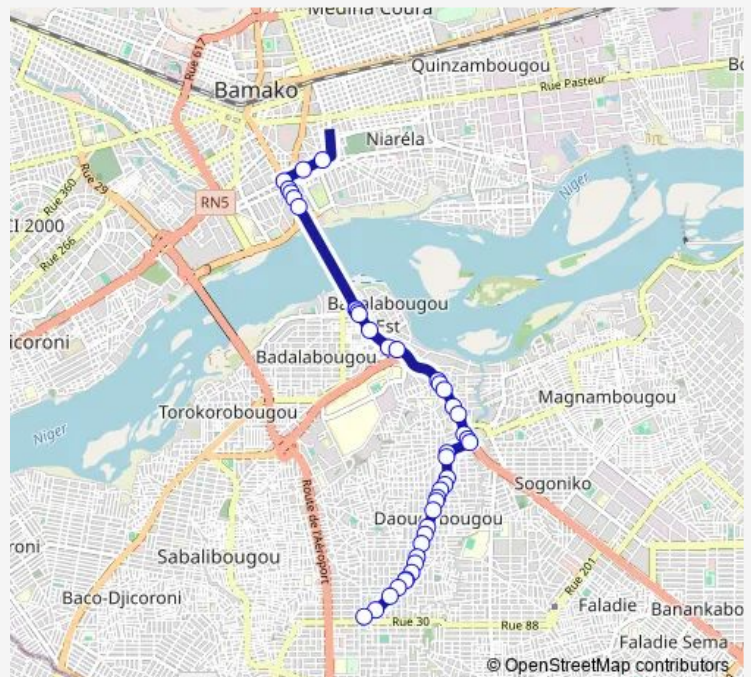

### Route schedule

Abou Ka Yoro — Station Skf

Monday 07:26

Tuesday 07:26

Wednesday 07:26

Thursday 07:26

Friday 07:26

Saturday 07:26

### Route info

Direction: Abou Ka Yoro

Stops: 41

Trip Duration: 0 hour 29 min

■ 93 — Sotrama 93 : Daoudabougou ⇌ Marapha plaque

Tournant de l'Ambassade

Etage Koro

Quincaillerie Maman N'diaye