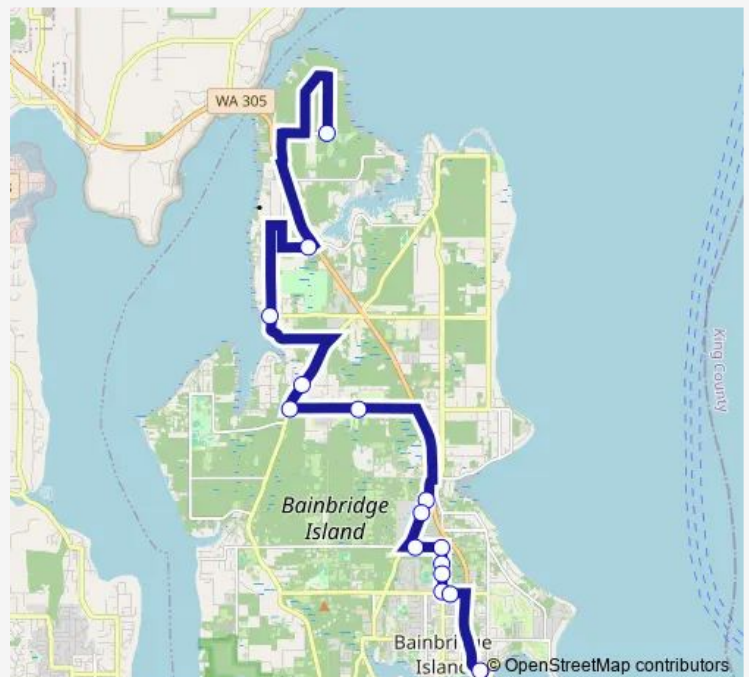

Madison at Ordway Elementary

Madison at Sakai Park

Madison at High School Rd (Eagle Harbor Hs)

High School at Safeway

Bainbridge Island Ferry Terminal

Route schedule

Bloedel Reserve — Bainbridge Island Ferry Terminal

Monday 04:40-07:53

Tuesday 04:40-07:53

Wednesday 04:40-07:53

Thursday 04:40-07:53

Friday 04:40-07:53

Saturday —

Sunday —

Route info

Direction: Bloedel Reserve

Stops: 15

Trip Duration: 0 hour 37 min

Direction

Bainbridge Island Ferry Terminal — Hidden Cove Rd at Hwy 305

8 stops

[Open route schedule](#)

Bainbridge Island Ferry Terminal

Route info

Direction: Bainbridge Island Ferry Terminal

Stops: 8

Trip Duration: 0 hour 23 min

93 Bus time schedules and route maps are available in an offline PDF at busmaps.com. Use the busmaps.com website to see live bus times, train schedule or subway schedule, and step-by-step directions for all public transit in Port Orchard