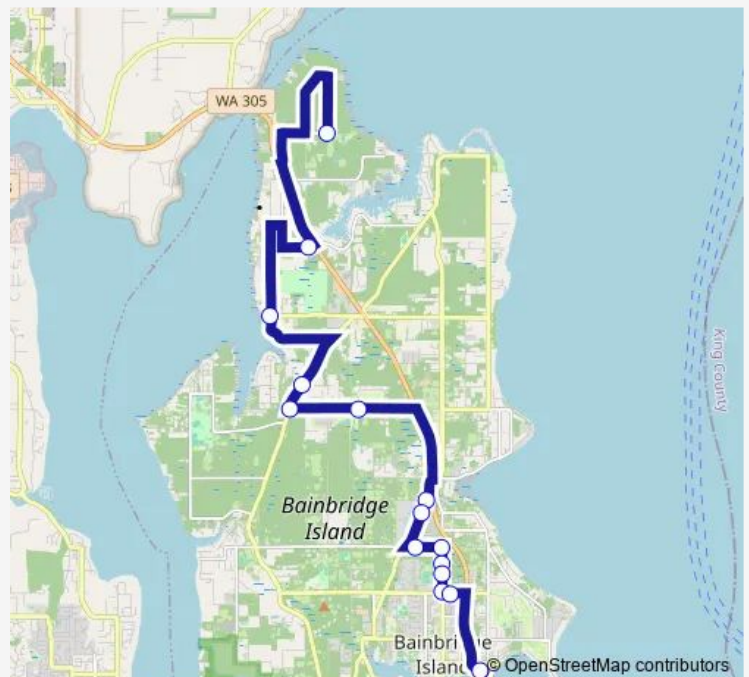

Madison at Ordway Elementary

Madison at Sakai Park

Madison at High School Rd (Eagle Harbor Hs)

High School at Safeway

Bainbridge Island Ferry Terminal

**Route schedule**

Bloedel Reserve — Bainbridge Island Ferry Terminal

Monday 04:40-07:53

Tuesday 04:40-07:53

Wednesday 04:40-07:53

Thursday 04:40-07:53

Friday 04:40-07:53

Saturday —

Sunday —

**Route info**

Direction: Bloedel Reserve

Stops: 15

Trip Duration: 0 hour 37 min

**Direction**

Bainbridge Island Ferry Terminal — Hidden Cove Rd at Hwy 305

8 stops

[Open route schedule](#)

Bainbridge Island Ferry Terminal

## Route info

Direction: Bainbridge Island Ferry Terminal

Stops: 8

Trip Duration: 0 hour 23 min

93 Bus time schedules and route maps are available in an offline PDF at [busmaps.com](https://busmaps.com). Use the [busmaps.com](https://busmaps.com) website to see live bus times, train schedule or subway schedule, and step-by-step directions for all public transit in Port Orchard