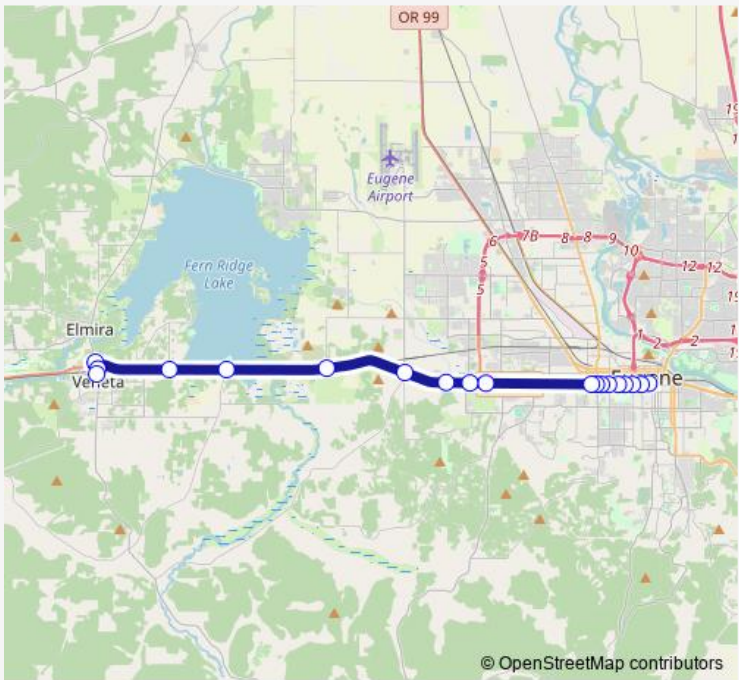

Bus 93 Veneta

[Go to website](#)

Direction
 Eugene Station, Bay A — N/S Broadway W Territorial
 19 stops
[Open route schedule](#)

- Eugene Station, Bay A
- N/S of 11th W of Lincoln
- N/S of 11th E of Jefferson
- N/S of 11th W of Monroe
- N/S of 11th W of Jackson
- N/S of 11th W of Polk
- N/S of 11th W of Almaden
- N/S of 11th W of Chambers
- N/S of 11th E of Hayes
- N/S of 11th W of Commerce (Target)
- N/S of W 11th E of Danebo
- N/S of 11th W of Terry
- N/S of Hwy 126 (MP 1.3) E of Green Hill
- N/S of Hwy 126 (MP 52.0) E of Fisher
- N/S of Hwy 126 (MP 49.7) E of Central Rd
- N/S of Hwy 126 (MP 49.4) E of Ellmaker
- W/S of Territorial N of Hwy 126
- W/S of Territorial S of Jack Kelly Dr
- N/S Broadway W Territorial

Route schedule
 Eugene Station, Bay A — N/S Broadway W Territorial

Monday	06:35-18:00
Tuesday	06:35-17:35
Wednesday	06:35-17:35
Thursday	06:35-17:35
Friday	06:35-17:35
Saturday	08:00-18:00
Sunday	09:00-18:00

Route info
 Direction: Eugene Station, Bay A
 Stops: 19
 Trip Duration: 0 hour 32 min

93 — Veneta BusMaps

Direction

N/S Broadway W Territorial — Eugene Sta central arrival zone

34 stops

[Open route schedule](#)

Direction: N/S Broadway W Territorial

Stops: 34

Trip Duration: 0 hour 43 min

W/S of Garfield S of 12th

S/S of 13th E of Hayes

S/S of 13th E of Chambers

S/S of 13th E of Polk

S/S of 13th W of Jackson