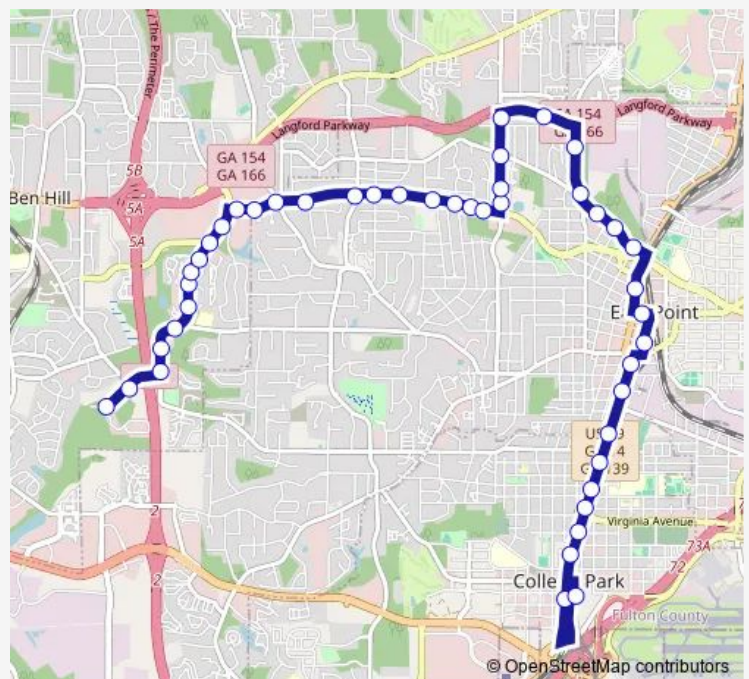

HEADLAND DR @ FOREST TRL

HEADLAND DR @ DODSON DR

HEADLAND DR @ BRYANT DR

HEADLAND DR @ 2472

HEADLAND DR @ GRAYWALL ST

HEADLAND DR @ PLANTATION DR

Route schedule

N CAMP CREEK PKWY SW @ 3540 — COLLEGE PARK STATION - NORTH LOOP

Monday	05:03-23:48
Tuesday	05:03-23:48
Wednesday	05:03-23:48
Thursday	05:03-23:48
Friday	05:03-23:48
Saturday	05:48-23:48
Sunday	05:48-23:48

Route info

Direction: N CAMP CREEK PKWY SW @ 3540

Stops: 45

Trip Duration: 0 hour 37 min

93 — Headland Drive / Main Street

HEADLAND DR @ FARLEY ST

HEADLAND DR @ RIDGECREST LN

DELOWE DR @ HEADLAND DR

DELOWE DR @ ELINWOOD DR

DELOWE DR @ CONNALLY DR

DELOWE DR @ DEWBERRY LN

DELOWE STANTON ACCESS RD @ 1900

STANTON RD @ 1847

STANTON RD @ CONNALLY DR

CONNALLY DR @ CONNALLY PL

CONNALLY DR @ LESTER ST

CONNALLY DR @ NORMAN BERRY DR

EAST POINT ST @ WARE AVE

W CLEVELAND AVE @ MAIN ST

EAST POINT STATION