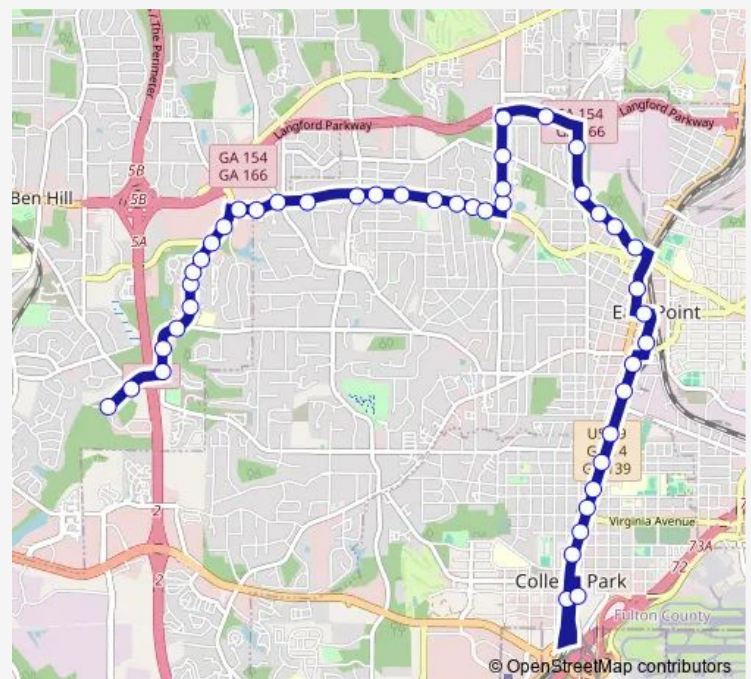

Headland DR @ Forest Trl

Headland DR @ Dodson Dr

Headland DR @ Bryant Dr

Headland DR @ 2472

Headland DR @ Graywall St

Headland DR @ Plantation Dr

Headland DR @ Farley St

Route schedule

N Camp Creek Pkwy SW @ 3540 — College Park Station - North Loop

Monday 05:03-23:48

Tuesday 05:03-23:48

Wednesday 05:03-23:48

Thursday 05:03-23:48

Friday 05:03-23:48

Saturday 05:48-23:48

Sunday 05:48-23:48

Route info

Direction: N Camp Creek Pkwy SW @ 3540

Stops: 45

Trip Duration: 0 hour 37 min

93 — Headland Drive / Main Street

Headland DR @ Ridgcrest Ln

Delowe DR @ Headland Dr

Delowe DR @ Elinwood Dr

East Point ST @ Ware Ave

W Cleveland AVE @ Main St

East Point Station

Main ST @ Legion Way

Main ST @ Williams Ave

Main ST @ Vesta Ave

Main ST @ Mercer Ave

Main ST @ W Rugby Ave