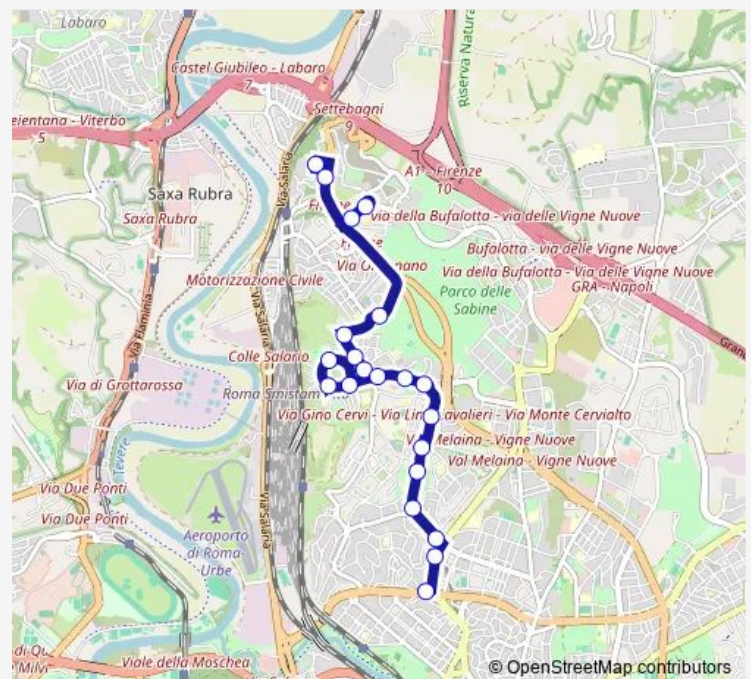

### Route schedule

Monte S. Giusto — Prati Fiscali/Valle Melaina

Monday 05:30-24:00

Tuesday 05:30-24:00

Wednesday 05:30-24:00

Thursday 05:30-24:00

Friday 05:30-24:00

Saturday 05:30-24:00

### Route info

Direction: Monte S. Giusto

Stops: 21

Trip Duration: 0 hour 29 min

93

BusMaps