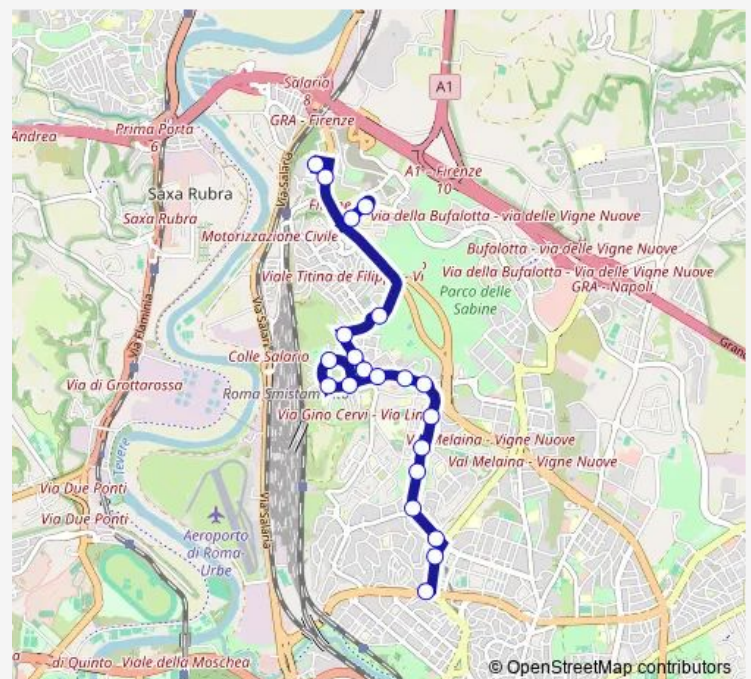

Thursday 05:30-24:00

Friday 05:30-24:00

Saturday 05:30-24:00

Sunday 05:30-24:00

Route info

Direction: Monte S. Giusto

Stops: 21

Trip Duration: 0 hour 25 min

93

BusMaps

Direction

Prati Fiscali/Valle Melaina — Monte S. Giusto

23 stops

[Open route schedule](#)

Prati Fiscali/Valle Melaina

Valle Melaina/Ventotene

Tuesday 05:30-24:00

Wednesday 05:30-24:00

Thursday 05:30-24:00

Friday 05:30-24:00

Saturday 05:30-24:00

Sunday 05:30-24:00

Route info

Direction: Prati Fiscali/Valle Melaina