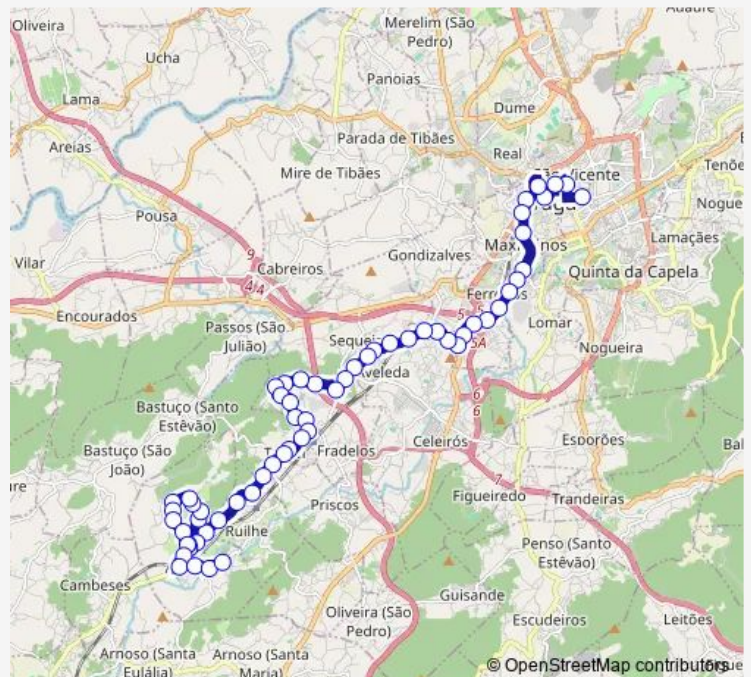

06:40-19:30

Sunday

07:30-19:30

Route info

Direction: Central li

Stops: 61

Trip Duration: 0 hour 40 min

93 — Avenida Central - Cunha/Arentim