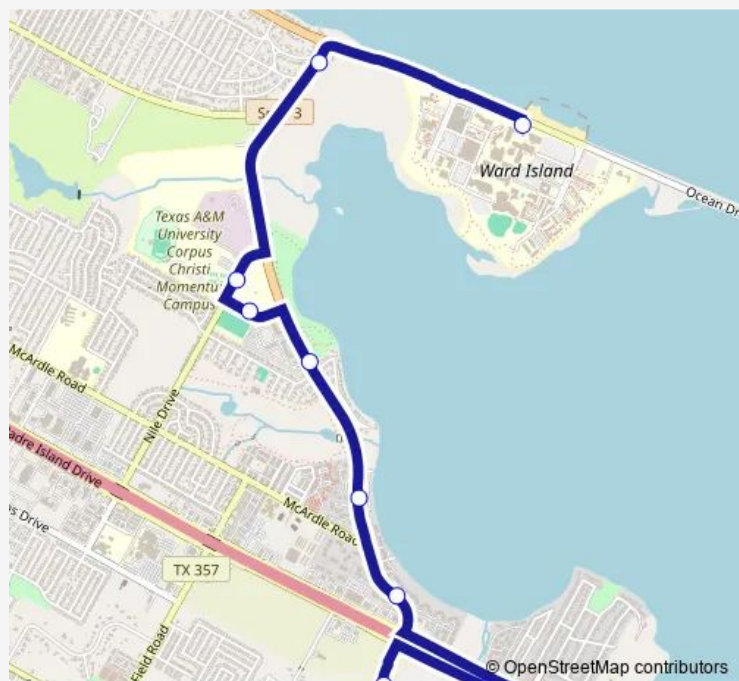

Route info

Direction: Ennis Joslin @ Cott

Stops: 9

Trip Duration: 0 hour 20 min

93 — Flex

BusMaps

Direction

Texas A&M University — Ennis Joslin @ Cott

7 stops

[Open route schedule](#)

Texas A&M University

426-Nile @ Momentom

Islander @ Village

9049-Ennis Joslin

9052-Ennis Joslin @Shores

693-Ennis Joslin