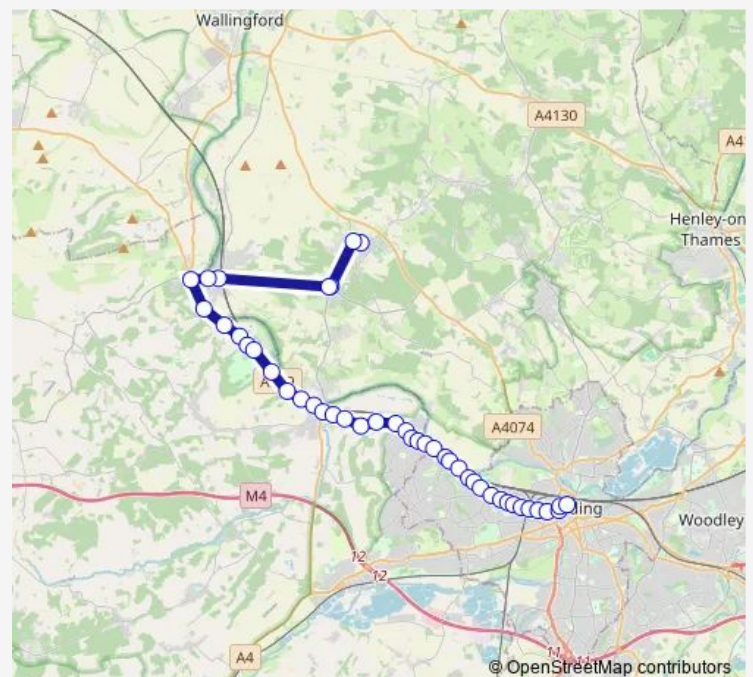

Primary School

Purley Hall Gatehouse

Beech Road

Route schedule

Langtree School — Station Road

Monday 15:07

Tuesday 15:07

Wednesday 15:07

Thursday 15:07

Friday 15:07

Saturday —

Sunday —

Route info

Direction: Langtree School

Stops: 44

Trip Duration: 1 hour 1 min

■ 93 — Reading - Langtree School via Pangbourne

Sherwood Rise

Footpath to Highfield Road

Oxford Road

Theobald Drive

Roebuck Rise

Roebuck Hotel

Tilehurst Station

West Village - Tesco

Beresford Road

Reading West Rail Station - Oxford Road

George Street

Waylen Street

Cheapside

Friar Street

Station Road