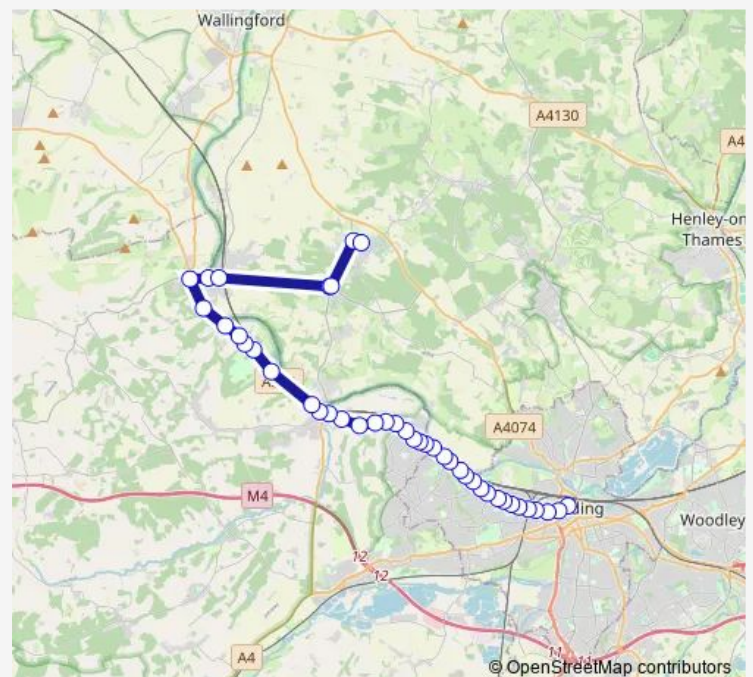

Primary School

Purley Hall Gatehouse

Beech Road

Route schedule

Langtree School — Station Road

Monday 15:07

Tuesday 15:07

Wednesday 15:07

Thursday 15:07

Friday 15:07

Saturday —

Sunday —

Route info

Direction: Langtree School

Stops: 44

Trip Duration: 1 hour 1 min

■ 93 — Reading - Langtree School via Pangbourne

Sherwood Rise

Footpath to Highfield Road

Oxford Road

Theobald Drive

Roebuck Rise

Roebuck Hotel

Tilehurst Station

West Village - Tesco

Beresford Road

Reading West Rail Station - Oxford Road

George Street

Waylen Street

Cheapside

Friar Street

Station Road