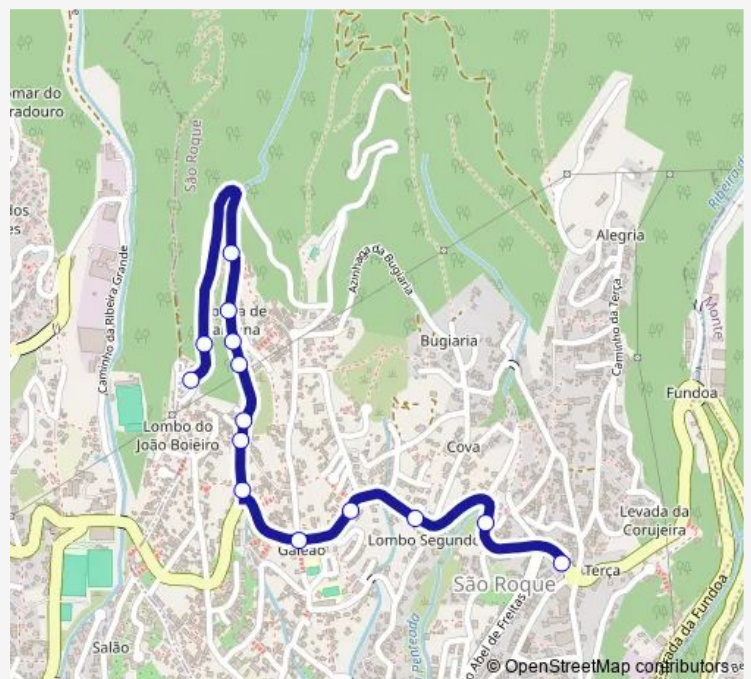

Depois do Galeão (120)

Antes CAM Água de Mel (122)

Antes Encontro S Roque (124)

J Freguesia São Roque S (633)

Route schedule

CAM ENG Rocha Silva (1245) — J Freguesia São Roque S (633)

Monday 17:50-20:45

Tuesday 17:50-20:45

Wednesday 17:50-20:45

Thursday 17:50-20:45

Friday 17:50-20:45

Saturday —

Sunday —

Route info

Direction: CAM ENG Rocha Silva (1245)

Stops: 14

Trip Duration: 0 hour 10 min

Direction

undefined — undefined

0 stops

[Open route schedule](#)**Route schedule**

undefined — undefined

Monday	15:05-18:05
Tuesday	15:05-18:05
Wednesday	15:05-18:05
Thursday	15:05-18:05
Friday	15:05-18:05
Saturday	15:05-18:05
Sunday	15:05-18:05