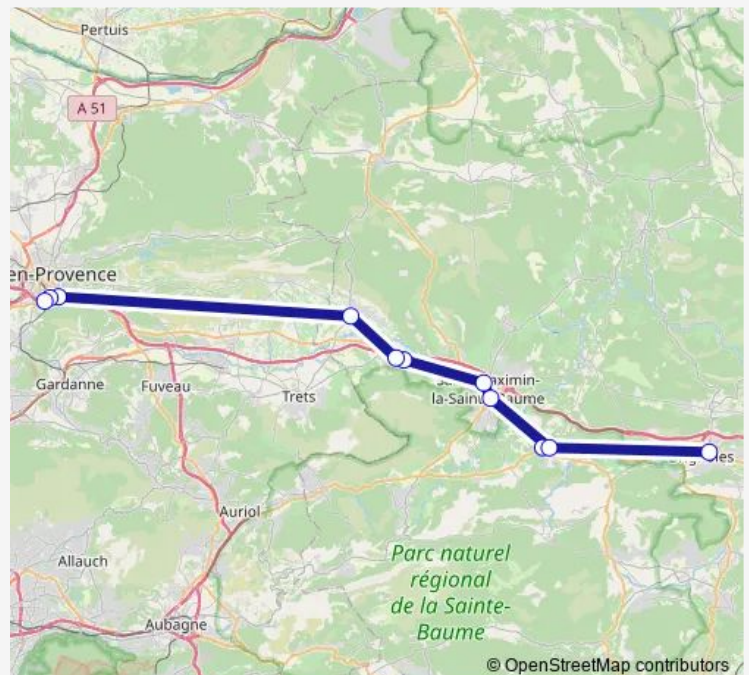

Lycee Janetti

Route schedule

Brossolette — Lycee Janetti

Monday 07:50-17:20

Tuesday 07:50-17:20

Wednesday 07:50-17:20

Thursday 07:50-17:20

Friday 07:50-17:20

Saturday —

Sunday 10:55

Route info

Direction: Brossolette

Stops: 5

Trip Duration: 0 hour 50 min

Direction

Saint Louis — Place Clemenceau

10 stops

[Open route schedule](#)

Saint Louis

Nativite

Lycee Zola

Halte Routiere

Les Infirmieres

Cooperative

Wednesday —

Thursday 17:10

Friday 17:10

Saturday —

Sunday —

Route info

Direction: Saint Louis

Stops: 10