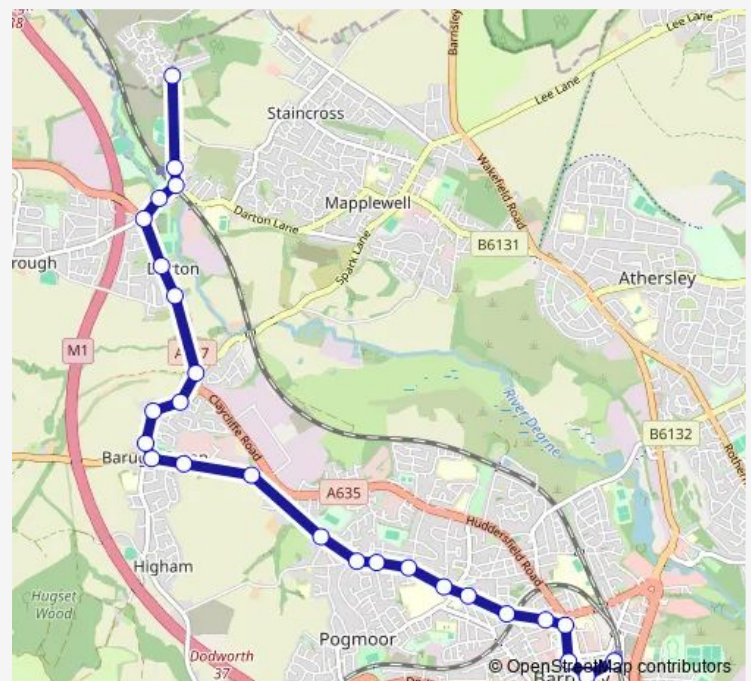

Redbrook Road/Rowland Road

Gawber Road/Barnsley Hospital

Gawber Road/Haverdale Rise

Gawber Road/Victoria Crescent

Route schedule

Woolley Colliery Road/Bluebell Road — Barnsley Interchange/A6

Monday	06:59-19:46
Tuesday	06:59-19:46
Wednesday	06:59-19:46
Thursday	06:59-19:46
Friday	06:59-19:46
Saturday	07:12-19:44
Sunday	—

Route info

Direction: Woolley Colliery Road/Bluebell Road

Stops: 25

Trip Duration: 0 hour 26 min

93 — Barnsley Interchange - Kexbrough

Victoria Road/Hopwood Street

Victoria Road/Huddersfield Road

Regent Street/County Way

Route info

Direction: Oakwood Square/Birthwaite Road

Stops: 27

Trip Duration: 0 hour 21 min

Victoria Road/Huddersfield Road

Regent Street/County Way

Barnsley Interchange/A6

Direction

Thursday 06:35-19:15

Friday 06:35-19:15

Saturday 06:45-19:15

Sunday —

Route info

Direction: Barnsley Interchange/A6

Stops: 26

Trip Duration: 0 hour 24 min