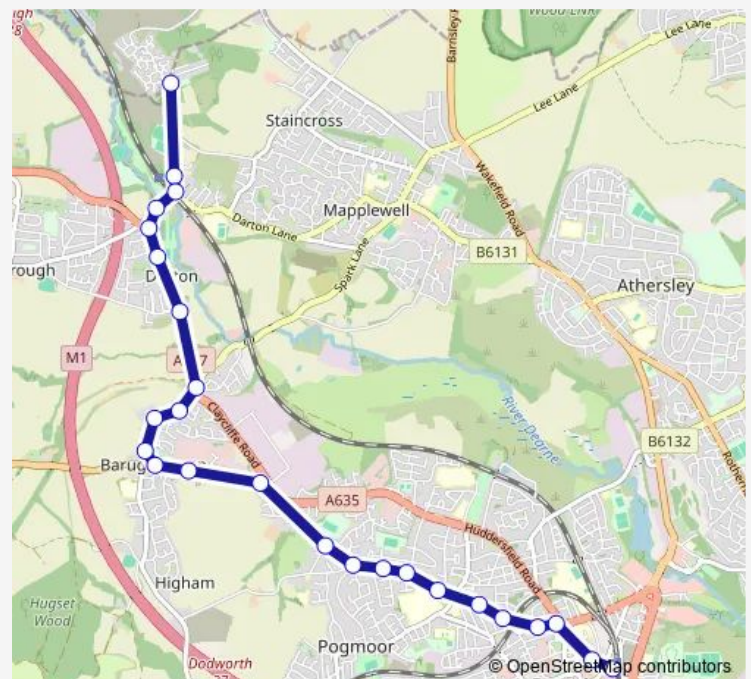

Tuesday 06:59-19:46

Wednesday 06:59-19:46

Thursday 06:59-19:46

Friday 06:59-19:46

Saturday 07:12-19:44

Sunday —

Route info

Direction: Woolley Colliery Road/Bluebell Road

Stops: 25

Trip Duration: 0 hour 25 min

93 — Barnsley Interchange - Kexbrough

Victoria Road/Hopwood Street

Victoria Road/Huddersfield Road

Regent Street/County Way

Barnsley Interchange/A6

Direction

Direction: Oakwood Square/Birthwaite Road

Stops: 27

Trip Duration: 0 hour 21 min

Victoria Road/Huddersfield Road

Regent Street/County Way

Barnsley Interchange/A6

Direction

Barnsley Interchange/A6 — Woolley Colliery Road/Bluebell Road

Friday 06:35-19:15

Saturday 06:45-19:15

Sunday —

Route info

Direction: Barnsley Interchange/A6

Stops: 26

Trip Duration: 0 hour 26 min

Bloomhouse Lane/Woolley Colliery Road