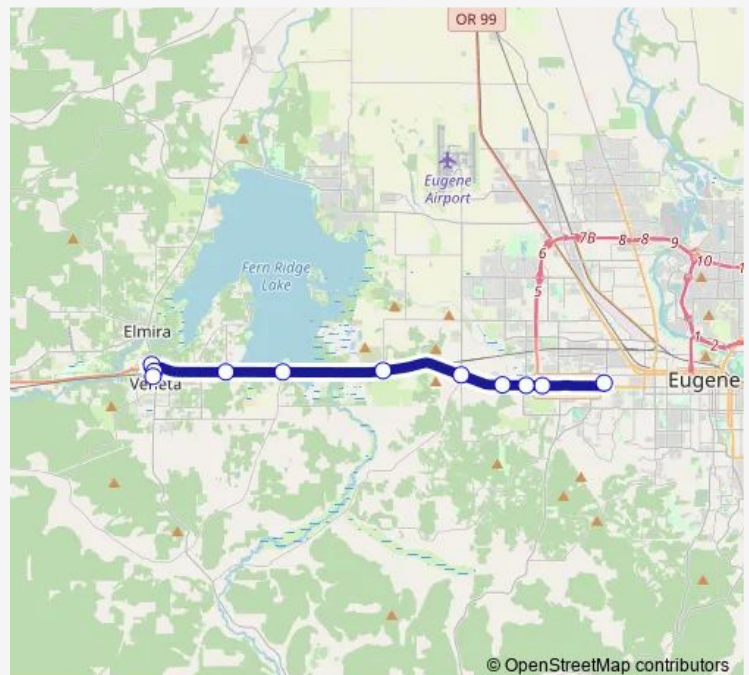

### Route schedule

Seneca Park & Ride — N/S Broadway W Territorial

Monday 06:46-17:30

Tuesday 06:46-17:30

Wednesday 06:46-18:17

Thursday 06:46-17:30

Friday 06:46-17:30

Saturday 08:16-17:32

### Route info

Direction: Seneca Park & Ride

Stops: 11

Trip Duration: 0 hour 21 min

■ 93 — Veneta

BusMaps

## Route schedule

N/S Broadway W Territorial — Seneca Park and Ride arrival zone

Monday 07:09-17:54

Tuesday 07:09-17:54

Wednesday 07:09-18:37

Thursday 07:09-17:54

Friday 07:09-17:54

Saturday 08:37-17:54

## Route info

Direction: N/S Broadway W Territorial

Stops: 34

Trip Duration: 0 hour 36 min

E/S of Bertelsen Road N of W 5th Ave

S/S of 1st E of Bertelsen

S/S of 1st W of Grimes

S/S of 1st E of Grimes