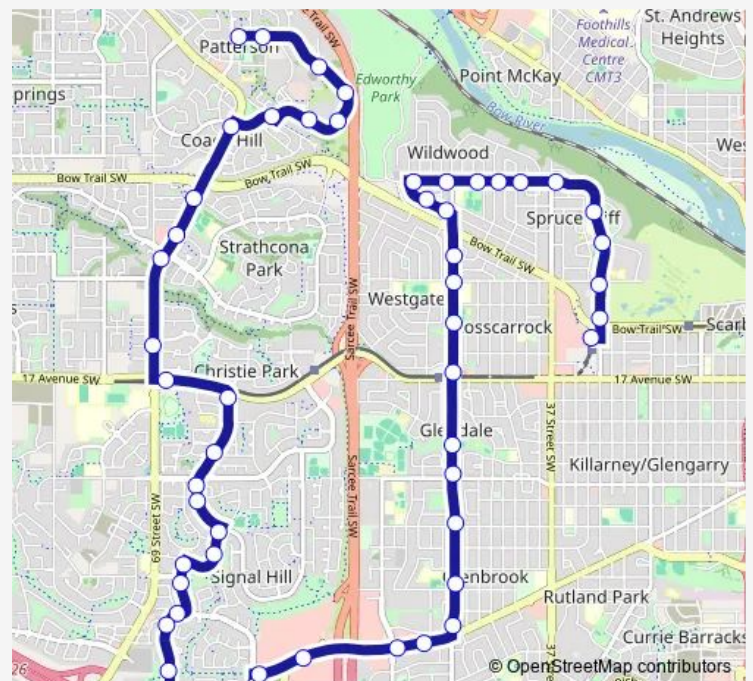

SB 45 ST SW @ 8 AV SW

SB 45 ST SW @ 13 AV SW

SB 45 Street West LRT Station

SB 45 ST SW @ Grove Hill Rd

SB 45 ST SW @ 26 AV SW

SB 45 ST SW @ 29 AV SW

SB 45 ST SW @ 30 AV SW

SB 45 ST SW @ 33 AV SW

SB 45 ST SW @ 35 AV SW

WB Richmond RD @ 45 ST SW

WB Richmond RD @ 48 ST Sw

Route schedule

Westbrook LRT Station — EB Patina DR @ Patterson BV Sw

Monday 04:58-00:03⁺¹

Tuesday 04:58-00:03⁺¹

Wednesday 04:58-00:03⁺¹

Thursday 04:58-00:03⁺¹

Friday 04:58-00:03⁺¹

Saturday 05:33-22:08

Sunday 05:33-22:08

Route info

Direction: Westbrook LRT Station

Stops: 51

Trip Duration: 0 hour 58 min

93 — Coach Hill/Westbrook Station

Richmond Road Terminal SB

WB Richmond RD @ Signal Hill Mall Sw

SB Sierra Morena BV @ S Morena CL Sw

WB Sierra Morena BV @ Sierra Madre CR Sw

WB Sierra Morena BV @ Sierra Nevada CL Sw