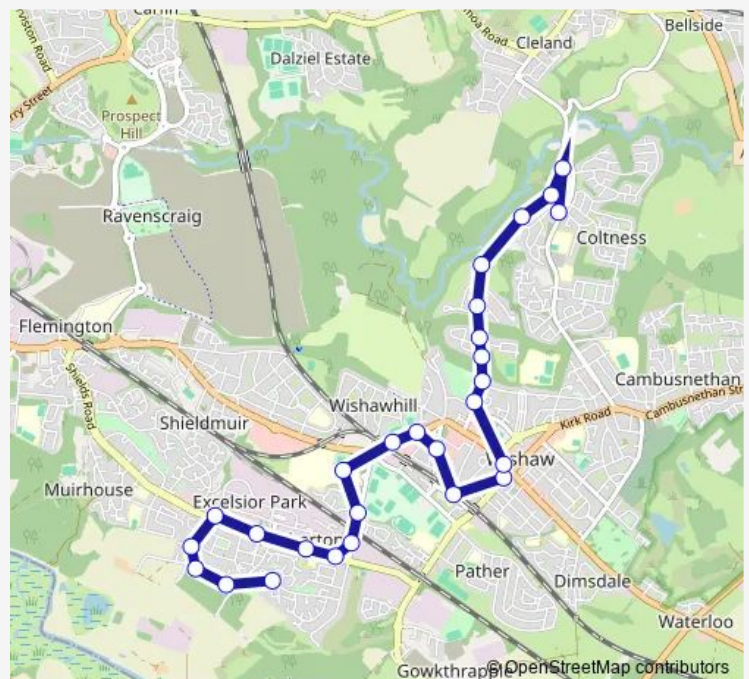

### Direction

Earlston Street — Carbars West

24 stops

[Open route schedule](#)

Earlston Street

Earlston Street

Lyman Drive

Buchan Street

### Route schedule

Earlston Street — Carbars West

Monday 08:15-17:15

Tuesday 08:15-17:15

Wednesday 08:15-17:15

Thursday 08:15-17:15

Friday 08:15-17:15

Saturday 10:15-17:15

### Route info

Direction: Earlston Street

Stops: 24

Trip Duration: 0 hour 23 min

93

Grange Avenue

Montgomery crescent

Carbarns West

## Route schedule

Carbarns West — Earlston Street

Monday 07:38-17:38

Tuesday 07:38-17:38

Wednesday 07:38-17:38

Thursday 07:38-17:38

Friday 07:38-17:38

Saturday 10:38-17:38