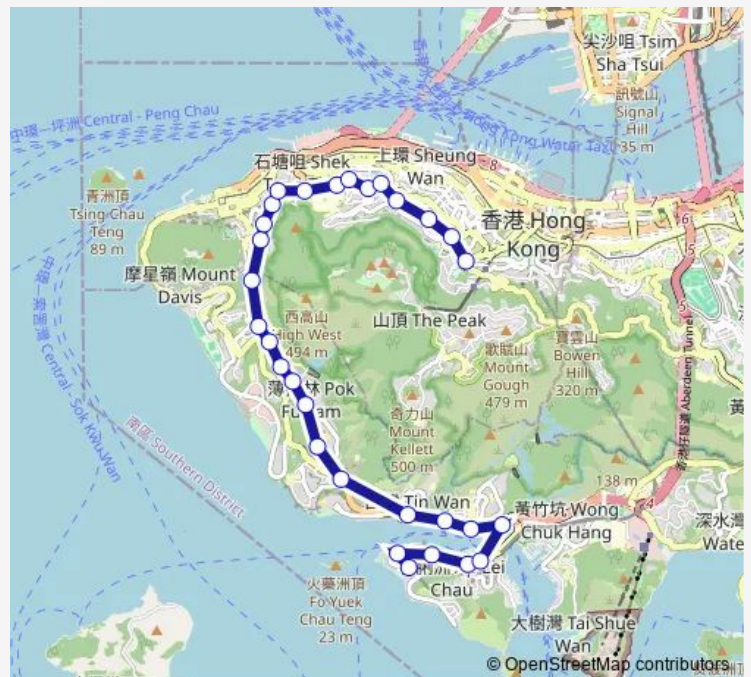

Route schedule

[Ctb] MEI Hong Court South Horizons, South Horizon Drive — [Ctb] Garden Terrace, Robinson Road

Monday	07:00-07:15
Tuesday	07:00-07:15
Wednesday	07:00-07:15
Thursday	07:00-07:15
Friday	07:00-07:15
Saturday	—
Sunday	—

Route info

Direction: [Ctb] MEI Hong Court South Horizons, South Horizon Drive

Stops: 30

Trip Duration: 0 hour 30 min

93 — AP LEI Chau Estate - Robinson Road

[Ctb] Woodbury Court, POK FU LAM Road

[Ctb] Ebenezer School, POK FU LAM Road