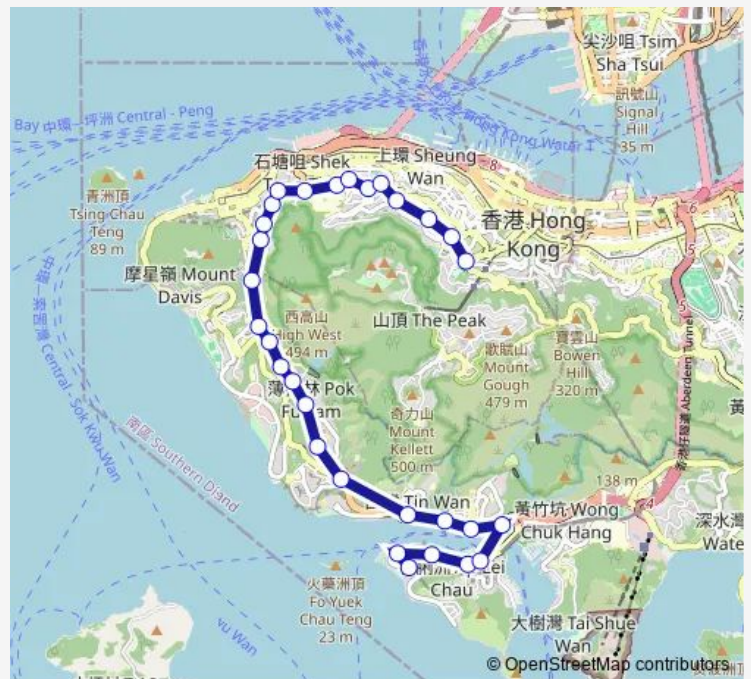

[Ctb] MEI Hong Court South Horizons, South Horizons Drive — [Ctb] Garden Terrace, Robinson Road

Monday	07:00-07:15
Tuesday	07:00-07:15
Wednesday	07:00-07:15
Thursday	07:00-07:15
Friday	07:00-07:15
Saturday	—
Sunday	—

Route info

Direction: [Ctb] MEI Hong Court South Horizons, South Horizons Drive

Stops: 30

Trip Duration: 0 hour 31 min

93 — AP LEI Chau Estate - Robinson Road

[Ctb] POK FU LAM Reservoir Road, POK FU LAM Road