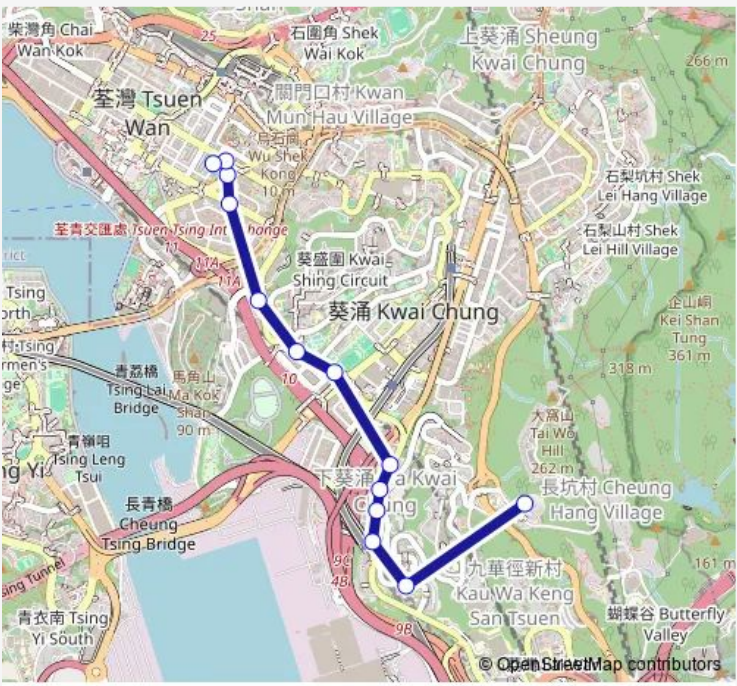

10 stops

[Open route schedule](#)

- HAM TIN Street, Near BO Shek Mansion Block 3|Ham TIN Street, Near BO Shek Mansion Block 3
- Yeung UK Road Opposite TO Indi Home|Yeung UK Road Opposite TO Indi Home
- Kwai FUK Road, Opposite Chun Shing Factory Estate
- Kwai FUK Road, Outside Kwai Shing Swimming Pool|Kwai FUK Road, Outside Kwai Shing Swimming Pool
- Kwai FUK Road, Outside Kwai Chung Sports Ground
- Kwai FUK Road, Outside Kwai Tsing Theatre
- LAI King Hill Road Opposite WO King House LAI King Estate|Lai King Hill Road, Opposite WO King House
- LAI King Hill Road, Opposite YIN LAI Court Shopping Centre
- LAI King Hill Road, Outside House NO. 201
- WAH Yuen Drive, Near WAH Shun Court, WAH Yuen Chuen

Route schedule
 HAM TIN Street, Near BO Shek Mansion Block 3|Ham TIN Street, Near BO Shek Mansion Block 3 — WAH Yuen Drive, Near WAH Shun Court, WAH Yuen Chuen

Monday	06:30-23:15
Tuesday	06:30-23:15
Wednesday	06:30-23:15
Thursday	06:30-23:15
Friday	06:30-23:15
Saturday	06:30-23:15
Sunday	07:00-23:00

Route info

Direction: HAM TIN Street, Near BO Shek Mansion Block 3|Ham TIN Street, Near BO Shek Mansion Block 3

Stops: 10

Trip Duration: 0 hour 18 min

Direction

WAH Yuen Drive, Near WAH Shun Court, WAH Yuen Chuen — HAM TIN Street, Near BO Shek Mansion Block 3|Ham TIN Street, Near BO Shek Mansion Block 3

13 stops

[Open route schedule](#)

WAH Yuen Drive, Near WAH Shun Court, WAH Yuen Chuen

King CHO Road Outside CHO YIU Centre

LAI King Hill Road, Outside YIN LAI Court Shopping Centre

LAI King Hill Road, Outside YAT King House