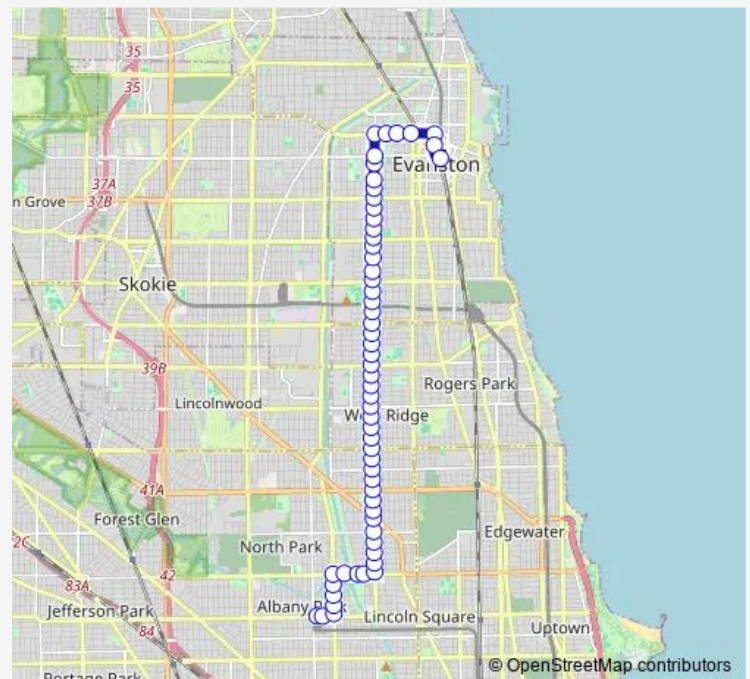

### Route schedule

Davis Purple Line Station — Lawrence & Christiana

Monday 04:53-21:43

Tuesday 04:53-21:43

Wednesday 04:53-21:43

Thursday 04:53-21:43

Friday 04:53-21:43

Saturday 06:35-20:15

### Route info

Direction: Davis Purple Line Station

Stops: 62

Trip Duration: 0 hour 44 min

93 — California/Dodge

Dodge & Keeney

Dodge & Oakton

Dodge & Kirk