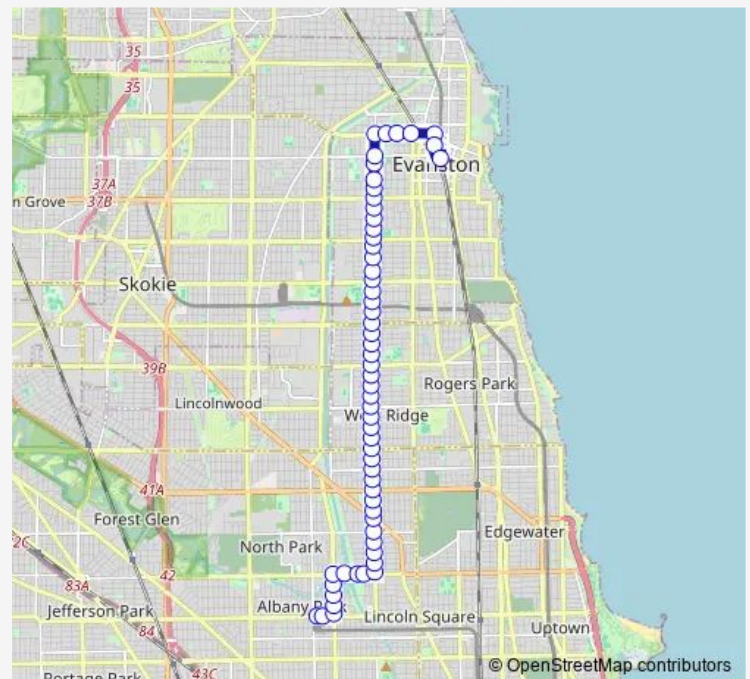

### Direction

Davis Purple Line Station — Lawrence & Christiana

62 stops

[Open route schedule](#)

Davis Purple Line Station

Davis & Maple

Davis & Oak

Oak & Church

### Route schedule

Davis Purple Line Station — Lawrence & Christiana

Monday 04:53-21:43

Tuesday 04:53-21:43

Wednesday 04:53-21:43

Thursday 04:53-21:43

Friday 04:53-21:43

Saturday 06:35-20:15

### Route info

Direction: Davis Purple Line Station

Stops: 62

Trip Duration: 0 hour 45 min

93 — California/Dodge

Dodge & Keeney

Dodge & Oakton

Dodge & Kirk