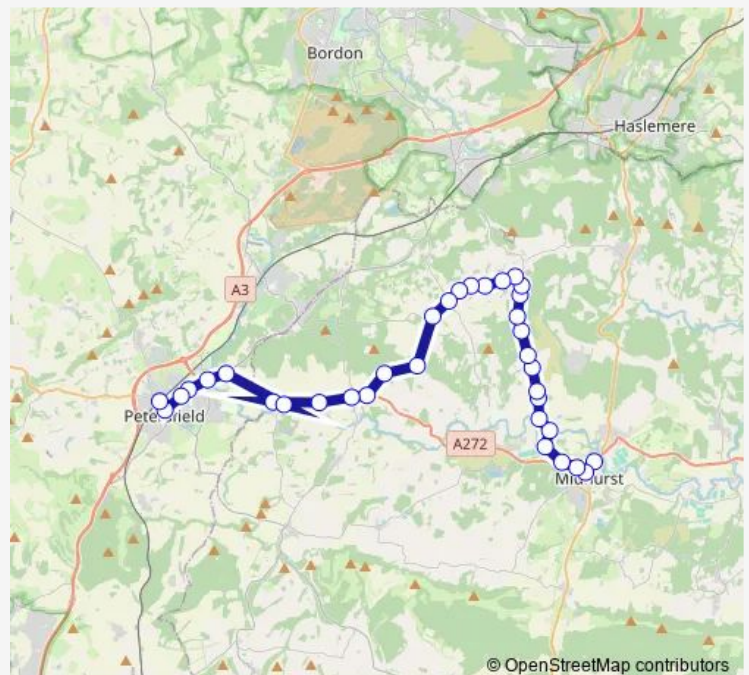

Thursday —

Friday —

Saturday 09:30

Sunday —

Route info

Direction: Bus Station

Stops: 35

Trip Duration: 0 hour 42 min

Durleighmarsh Farm

Adhurst Junction

The Half Moon

Churchers College

Madeline Road

The Square

Station

Direction

Wednesday 12:30

Thursday —

Friday —

Saturday 12:30

Sunday —

Route info

Direction: Station

Stops: 35