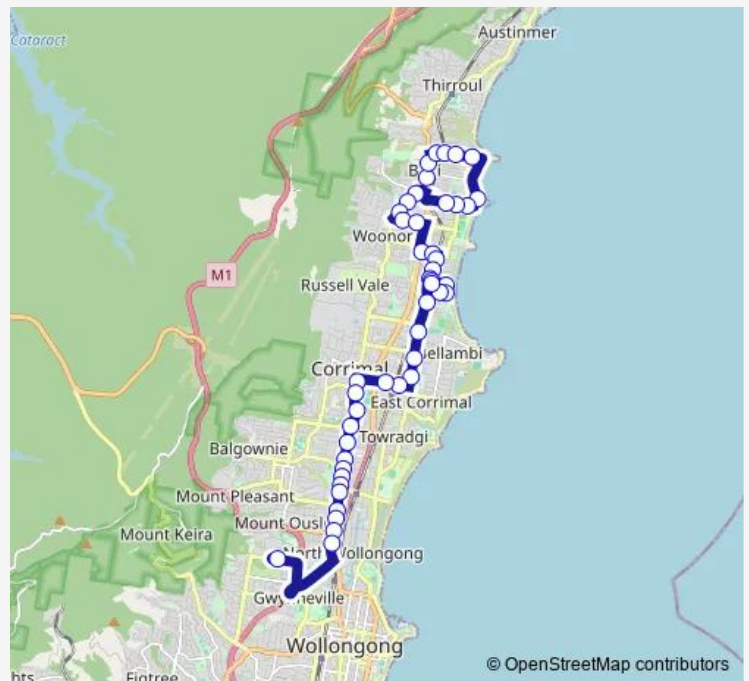

Corrimal Leagues Club, Railway St

Railway St Opp Duff Pde

Pioneer Rd At Dalby St

Pioneer Rd Before The Avenue

Pioneer Rd At Lavender St

Route schedule

University Of Wollongong, Northfields Av, Stand B — Bulli Heritage Hotel, Princes Hwy

Monday 09:36-17:10

Tuesday 09:36-17:10

Wednesday 09:36-17:10

Thursday 09:36-17:10

Friday 09:36-17:10

Saturday —

Sunday —

Route info

Direction: University Of Wollongong, Northfields Av, Stand B

Stops: 34

Trip Duration: 0 hour 33 min

93 — University of Wollongong to Bulli

Pioneer Dr At Henry Fry Pl

Lighthorse Dr Opp Pendlebury Pde

Lighthorse Dr Opp 15

Bulli Heritage Hotel, Princes Hwy

Bulli Bowling Club, Princes Hwy

Point St After Princes Hwy

Point St Before Bacon Av

Point St Opp Westmacott Pde

Point St At Somerville St

Trinity Row Opp Jardine St

Bulli Beach Tourist Park, Farrell Rd