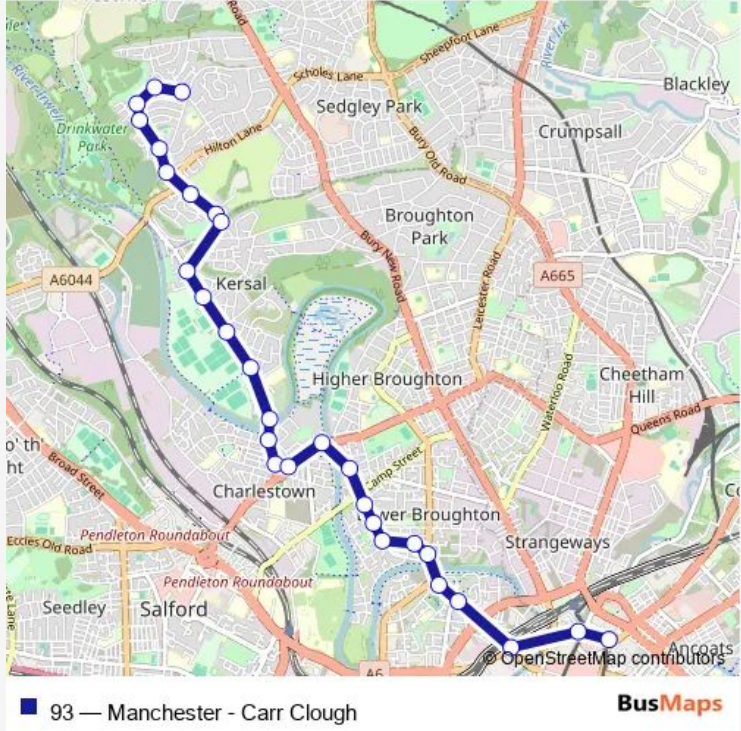

Bus 93 Manchester - Carr Clough

[Go to website](#)

**Direction**  
 Sandy Meade — Shudehill Interchange  
 29 stops  
[Open route schedule](#)

- Sandy Meade
- Carlford Grove
- Carr Avenue
- Webster Grove
- Butterstile Lane
- Butterstile Close
- Chapel Road
- Myrtle Bank
- Moor Lane
- Gargrave Street
- Oaklands Road
- South Radford Street
- Bradley Avenue
- Racecourse Hotel
- Blossom Way
- Romney Street
- Littleton Road
- Castle Irwell
- Victoria Lodge
- Camp Street
- Wheaters Street

Route schedule  
 Sandy Meade — Shudehill Interchange

Monday	05:24-23:18
Tuesday	05:24-23:18
Wednesday	05:24-23:18
Thursday	05:24-23:18
Friday	05:24-23:18
Saturday	06:37-23:18
Sunday	07:13-23:18

Route info  
 Direction: Sandy Meade  
 Stops: 29  
 Trip Duration: 0 hour 40 min

## Direction

Shudehill Interchange — Sandy Lane

28 stops

[Open route schedule](#)

Shudehill Interchange

Victoria Rail Station

Chapel Street

Trinity Church

## Route info

Direction: Shudehill Interchange

Stops: 28

Trip Duration: 0 hour 31 min

Cawley Avenue

Gale Road

Sandy Lane

93 Bus time schedules and route maps are available in an offline PDF at [busmaps.com](https://busmaps.com). Use the [busmaps.com](https://busmaps.com) website to see live bus times, train schedule or subway schedule, and step-by-step directions for all public transit in Salford