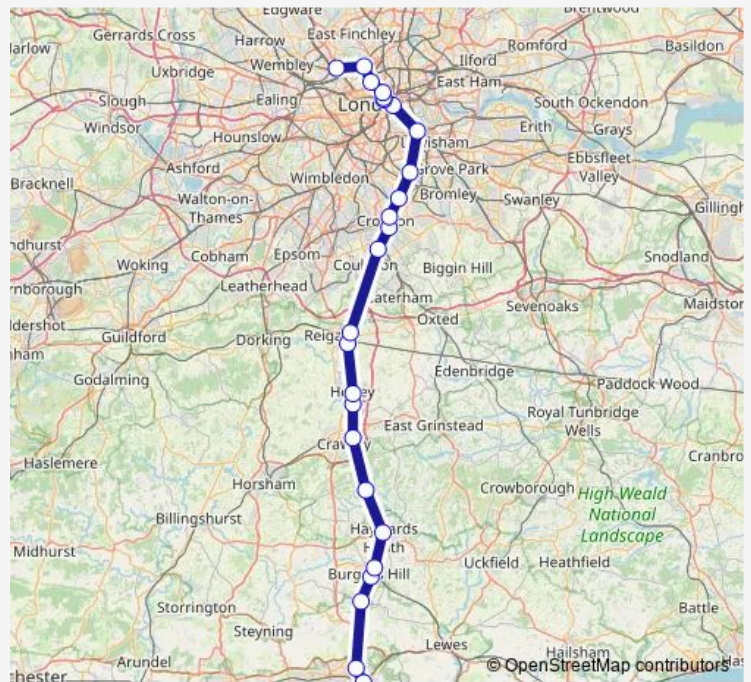

Rail TI:Btn->Whp TL train service from BTN to Whp

[Go to website](#)

Direction

Brighton — West Hampstead Thameslink

28 stops

[Open route schedule](#)

- Brighton
- Preston Park
- Hassocks
- Burgess Hill
- Wivelsfield
- Haywards Heath
- Balcombe
- Three Bridges
- Gatwick Airport
- Horley
- Earlswood (Surrey)
- Redhill
- Purley
- South Croydon
- East Croydon
- Selhurst
- Streatham Common
- Streatham
- Tulse Hill
- Herne Hill
- Loughborough Junction

Route schedule

Brighton — West Hampstead Thameslink

Monday	00:04-00:04 ⁺¹
Tuesday	00:04
Wednesday	—
Thursday	—
Friday	—
Saturday	22:55-00:04 ⁺¹
Sunday	00:04-00:04 ⁺¹

Route info

Direction: Brighton

Stops: 28

Trip Duration: 1 hour 48 min

TI:Btn->Whp — TL train service from BTN to Whp

Elephant & Castle

London Blackfriars

City Thameslink

Farringdon

London St Pancras International

Kentish Town

West Hampstead Thameslink

Direction

Brighton — West Hampstead Thameslink

25 stops

[Open route schedule](#)

Brighton

Preston Park

Hassocks