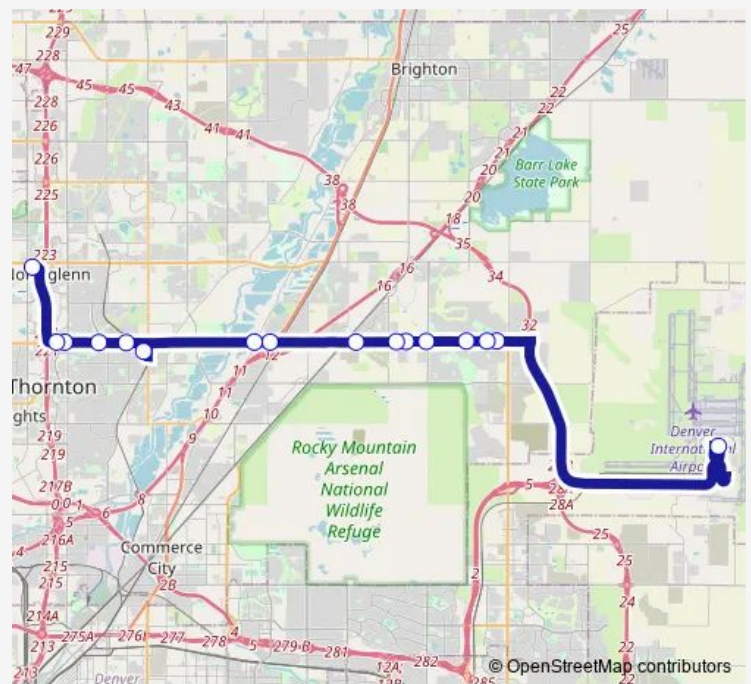

Thornton Crossroads & 104th Station Gate F

104th Ave & Steele St

104th Ave & Irma Dr

104th Ave & Washington St

104th Ave & Grant Dr

Wagon Road PnR Gate B

Route schedule

Denver Airport Station Gate 10 — Wagon Road PnR Gate B

Monday 05:20-23:20

Tuesday 05:20-23:20

Wednesday 05:20-23:20

Thursday 05:20-23:20

Friday 05:20-23:20

Saturday 05:20-23:20

Sunday 05:20-23:20

Route info

Direction: Denver Airport Station Gate 10

Stops: 16

Trip Duration: 0 hour 48 min

104L — Wagon Road / Denver Airport Limited

Direction

Wagon Road PnR Gate B — Denver Airport Station Gate 10

16 stops

[Open route schedule](#)

Wagon Road PnR Gate B

104th Ave & Washington St

104th Ave & Irma Dr

104th Ave & Steele St

104th Ave & Colorado Blvd

Thornton Crossroads & 104th Station Gate F

104th Ave & Brighton Rd

104th Ave & Belle Creek Blvd