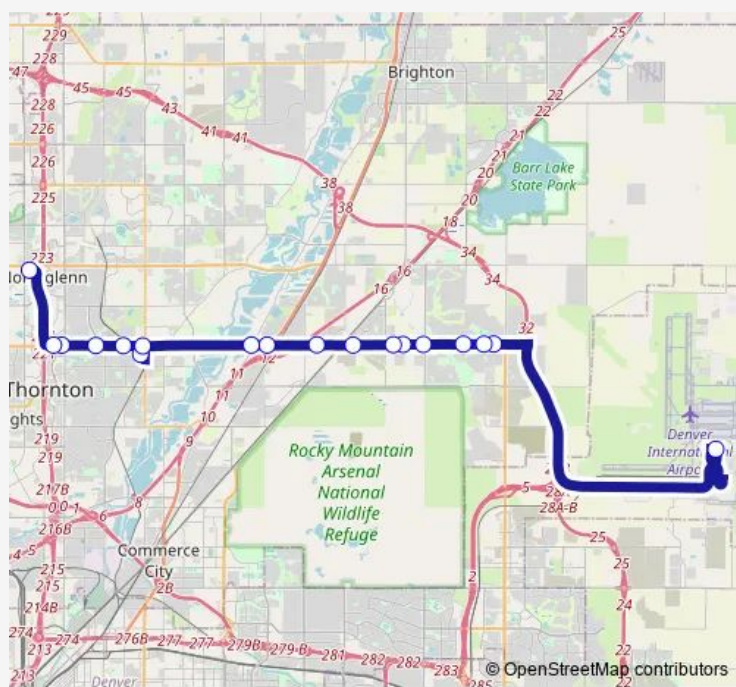

104th Ave & Brighton Rd

Thornton Crossroads & 104th Station Gate F

104th Ave & Colorado Blvd

104th Ave & Steele St

104th Ave & Irma Dr

104th Ave & Washington St

104th Ave & Grant Dr

Wagon Road PnR Gate B

Route schedule

Denver Airport Station Gate 10 — Wagon Road PnR Gate B

Monday 05:20-23:20

Tuesday 05:20-23:20

Wednesday 05:20-23:20

Thursday 05:20-23:20

Friday 05:20-23:20

Saturday 05:20-23:20

Sunday 05:20-23:20

Route info

Direction: Denver Airport Station Gate 10

Stops: 18

Trip Duration: 0 hour 44 min

104I — Wagon Road / Denver Airport Limited

## Direction

Wagon Road PnR Gate B — Denver Airport Station Gate 10

17 stops

[Open route schedule](#)

Wagon Road PnR Gate B

104th Ave & Washington St

104th Ave & Irma Dr

104th Ave & Steele St