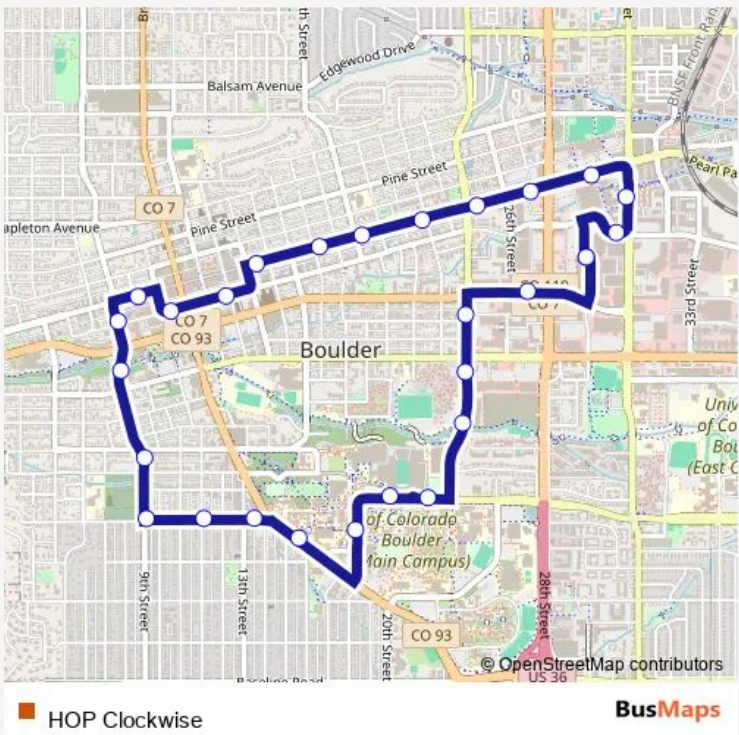

Bus HOP Clockwise

[Go to website](#)

Direction
 29th Street and Walnut Street — 29th Street and Walnut Street

28 stops

[Open route schedule](#)

- 29th Street and Walnut Street
- Canyon Boulevard and 28th Street
- Folsom Street and Goss Street
- Folsom Street and Arapahoe Avenue
- Folsom Street and Taft Drive
- Colorado Avenue and Folsom Street
- Buffalo Folsom Field Plaza
- 18th Street and Euclid Avenue (Telcom)
- Broadway and College - The Hill
- College Avenue and 13th Street
- College Avenue and 11th Street
- College Avenue and 9th Street
- 9th Street and University Avenue
- 9th Street and Boulder Creek
- 9th Street and Walnut Street
- Pearl Street and 10th Street
- Walnut Street and 11th Street
- Walnut Street and 14th Street (Boulder Station)
- Pearl Street and 15th Street
- Pearl Street and 18th Street
- Pearl Street and 20th Street

Route schedule

29th Street and Walnut Street — 29th Street and Walnut Street

Monday	07:00-21:22
Tuesday	07:00-21:22
Wednesday	07:00-21:22
Thursday	07:00-21:22
Friday	07:00-21:22
Saturday	07:00-21:22
Sunday	07:00-21:11

Route info

Direction: 29th Street and Walnut Street

Stops: 28

Trip Duration: 0 hour 36 min

Pearl Street and 23rd Street

Pearl Street and Folsom Street

Pearl Street and 28th Street

Pearl Street and 29th Street

2100 Block 30th Street

Walnut Street and 30th Street

29th Street and Walnut Street

Bus time schedules and route maps are available in an offline PDF at busmaps.com. Use the busmaps.com website to see live bus times, train schedule or subway schedule, and step-by-step directions for all public transit in Boulder