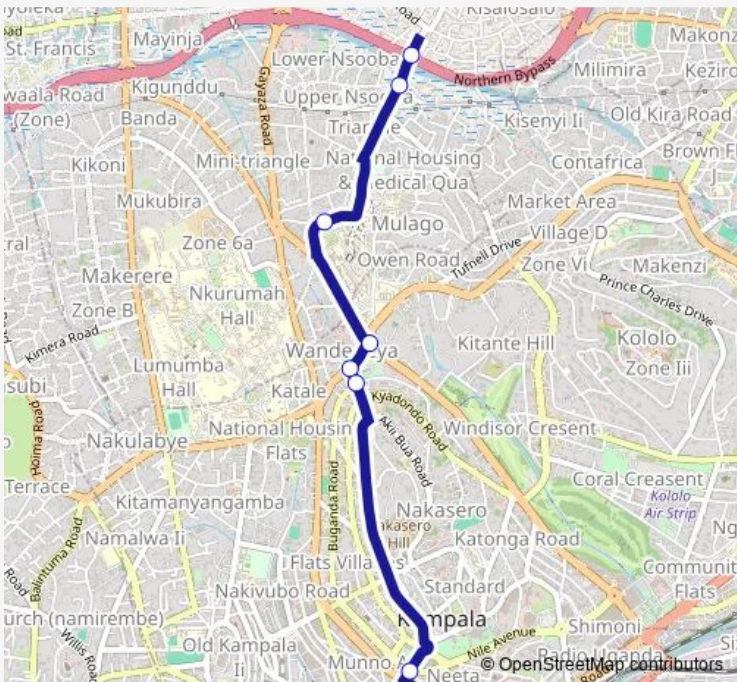

Bus Ka148 City Square-Kyebando Nsooba

[Go to website](#)

Direction
 Nsooba Kyebando Rd Overpass — Grand Imperial Hotel - East African Development Bank

7 stops

[Open route schedule](#)

- Nsooba Kyebando Rd Overpass
- Maama Day Care Centre
- Mulago Taxi Park
- Mulago Roundabout
- Ministry of Public Service (Haji Musa Kasule Rd)
- Ministry of Public Service (Buganda Rd)
- Grand Imperial Hotel - East African Development Bank

Route schedule

Nsooba Kyebando Rd Overpass — Grand Imperial Hotel - East African Development Bank

Monday	06:30-19:00
Tuesday	06:30-19:00
Wednesday	06:30-19:00
Thursday	06:30-19:00
Friday	06:30-19:00
Saturday	06:30-19:00
Sunday	06:30-19:00

Route info

Direction: Nsooba Kyebando Rd Overpass

Stops: 7

Trip Duration: 0 hour 23 min

Ka148 — City Square-Kyebando Nsooba **BusMaps**

Ka148 Bus time schedules and route maps are available in an offline PDF at busmaps.com. Use the busmaps.com website to see live bus times, train schedule or subway schedule, and step-by-step directions for all public transit in Kampala