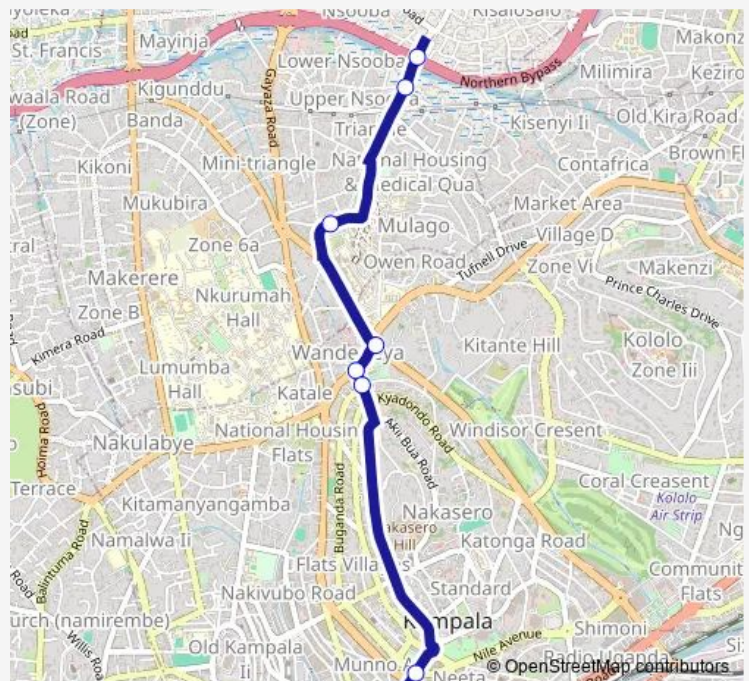

Bus KA148 City Square-Kyebando Nsooba

[Go to website](#)

Direction

Nsooba Kyebando Rd Overpass — Grand Imperial Hotel - East African Development Bank

7 stops

[Open route schedule](#)

Nsooba Kyebando Rd Overpass

Maama Day Care Centre

Mulago Taxi Park

Mulago Roundabout

Ministry of Public Service (Haji Musa Kasule Rd)

Ministry of Public Service (Buganda Rd)

Grand Imperial Hotel - East African Development Bank

Route schedule

Nsooba Kyebando Rd Overpass — Grand Imperial Hotel - East African Development Bank

Monday 06:30-19:00

Tuesday 06:30-19:00

Wednesday 06:30-19:00

Thursday 06:30-19:00

Friday 06:30-19:00

Saturday 06:30-19:00

Sunday 06:30-19:00

Route info

Direction: Nsooba Kyebando Rd Overpass

Stops: 7

Trip Duration: 0 hour 25 min

KA148 — City Square-Kyebando Nsooba

KA148 Bus time schedules and route maps are available in an offline PDF at busmaps.com. Use the busmaps.com website to see live bus times, train schedule or subway schedule, and step-by-step directions for all public transit in Kampala