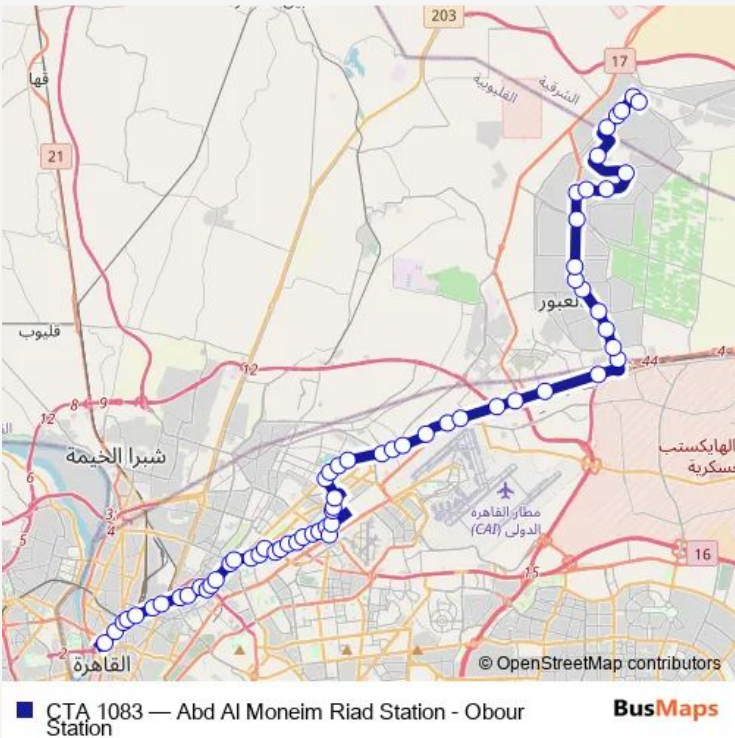

Bus CTA 1083 Abd Al Moneim Riad Station - Obour Station

[Go to website](#)

Direction
 Obour — Abd Al Moneim Riad
 62 stops
[Open route schedule](#)

- Obour
- Shabab (Obour)
- Al Mostaqbal Square (Obour)
- Ragab Sons (Al Shabab St. Obour)
- Epx Logistics For Transportation And Warehousing (Obour)
- Al Shaheed Square (Obour)
- Safwa Clinics (Obour)
- Plaza Club (Obour)
- Banha University (Obour)
- Obour City Authority
- Obour Sporting Club
- Ahmed Oraby Square (Obour)
- Gamaa St. (Obour)
- Ain Shams University (Obour)
- Al Tawheed Wal Nour (Obour)
- The Continental School of Cairo (Obour)
- Amoun Fountain (Obour)
- Fiat Service Center (Obour)
- Carrefour (Obour)
- Eastern Gate Obour Market
- Obour Market - South

Route schedule
 Obour — Abd Al Moneim Riad

Monday	10:00
Tuesday	10:00
Wednesday	10:00
Thursday	10:00
Friday	10:00
Saturday	10:00
Sunday	10:00

Route info
 Direction: Obour
 Stops: 62
 Trip Duration: 2 hour 7 min

Sunday 10:00

Route info

Direction: The Egyptian Lawyers Association

Stops: 63

Trip Duration: 2 hour 8 min

Faisal Bank (Othman Bin Affan St.)

Al Galaa Bridge

Triumph Square

Ragab Sons (Al Shabab St. Obour)

Al Mostaqbal Square (Obour)

Shabab (Obour)

Obour

CTA 1083 Bus time schedules and route maps are available in an offline PDF at busmaps.com. Use the busmaps.com website to see live bus times, train schedule or subway schedule, and step-by-step directions for all public transit in Cairo