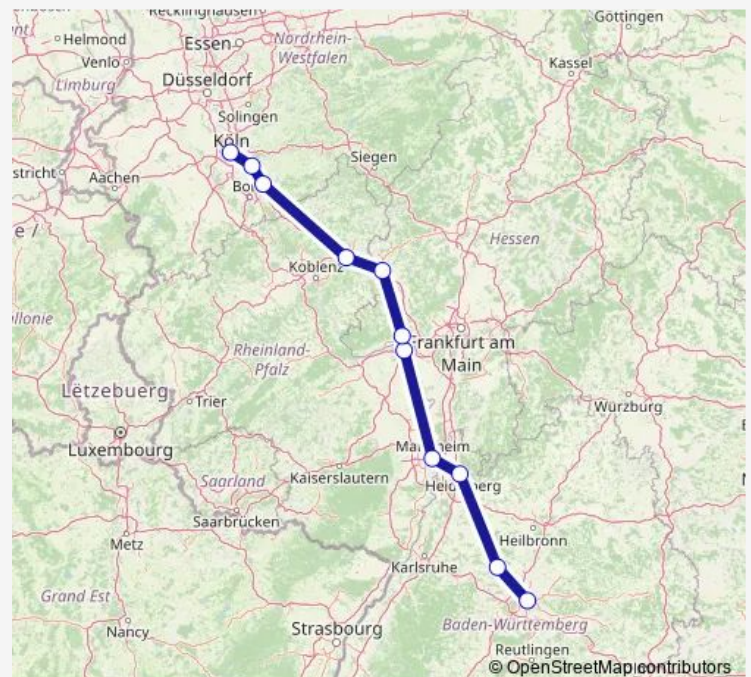

Rail ICE 710

[Go to website](#)

Direction

Stuttgart Hbf — Köln Hbf

11 stops

[Open route schedule](#)

Stuttgart Hbf

Vaihingen(Enz)

Heidelberg Hbf

Mannheim Hbf

Mainz Hbf

Wiesbaden Hbf

Limburg Süd

Montabaur

Siegburg/Bonn

Köln/Bonn Flughafen

Saturday —

Sunday —

Route info

Direction: Stuttgart Hbf

Stops: 11

Trip Duration: 3 hour 28 min

ICE 710

ICE 710 Rail time schedules and route maps are available in an offline PDF at busmaps.com. Use the busmaps.com website to see live bus times, train schedule or subway schedule, and step-by-step directions for all public transit in Koeln