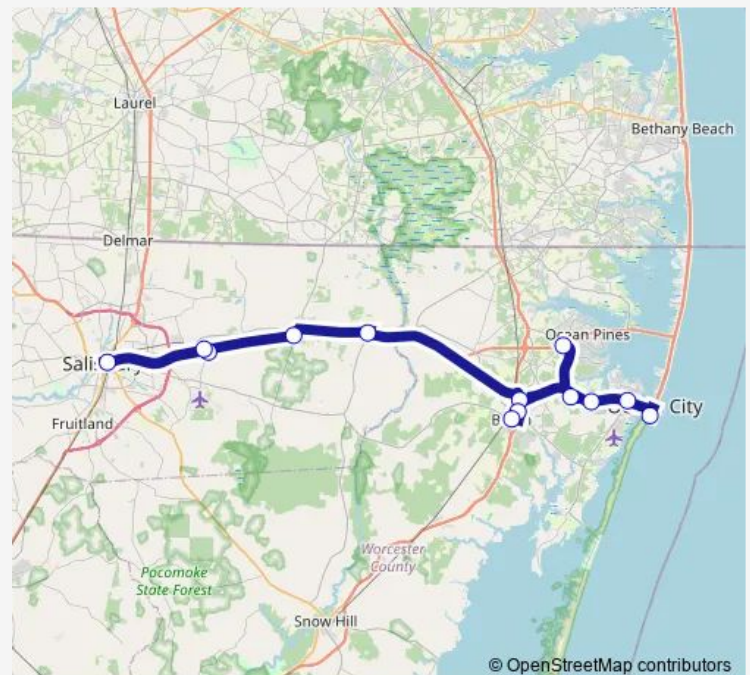

Bus 203W Ocean City - Salisbury

[Go to website](#)

Direction

Ocean City Transfer Point — Shore Transit Bus Terminal

13 stops

[Open route schedule](#)

Ocean City Transfer Point

White Marlin Mall (at Kfc)

Calvert Street

Wor Wic Community College

Shore Transit Bus Terminal

Route schedule

Ocean City Transfer Point — Shore Transit Bus Terminal

Monday 06:25-23:15

Tuesday 06:25-23:15

Wednesday 06:25-23:15

Thursday 06:25-23:15

Friday 06:25-23:15

Saturday 06:25-23:15

Sunday 06:25-23:15

Route info

Direction: Ocean City Transfer Point

Stops: 13

Trip Duration: 1 hour 35 min

203W — Ocean City - Salisbury

203W Bus time schedules and route maps are available in an offline PDF at busmaps.com. Use the busmaps.com website to see live bus times, train schedule or subway schedule, and step-by-step directions for all public transit in Salisbury