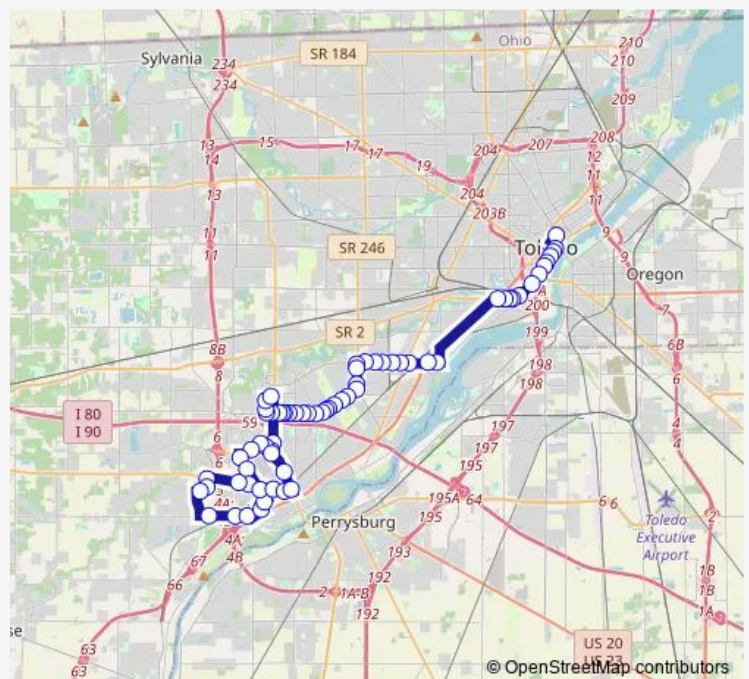

Western & Field Ne

Western & Wasaon Ne

Western & Canal Ne

Broadway & Kenyon Ne

Glendale & Anthony Wayne Trail Ne

Glendale & Glenbrook Ne

Glendale & Gateway Ne

Glendale & Luscombe Ne

Glendale & Oak Hill Ne

Glendale & Utmc Ne

Glendale & Southland Ne

Route schedule

Huron & Orange NE (APT Side) — Meijer Maumee

Monday 06:30-20:30

Tuesday 06:30-20:30

Wednesday 06:30-20:30

Thursday 06:30-20:30

Friday 06:30-20:30

Saturday 07:30-21:00

Sunday 07:30-19:30

Route info

Direction: Huron & Orange NE (APT Side)

Stops: 67

Trip Duration: 1 hour 3 min

31h — Detour Maumee via Broadway/Heatherdowns

Byrne & Glendale Sw

Byrne & Schneider Nw

Byrne & Cragmoor Nw

Byrne & Heatherdowns Nw

Heatherdowns & East Country Club Ne

Heatherdowns & West Country Club Ne

Heatherdowns & Heatherwood Ne