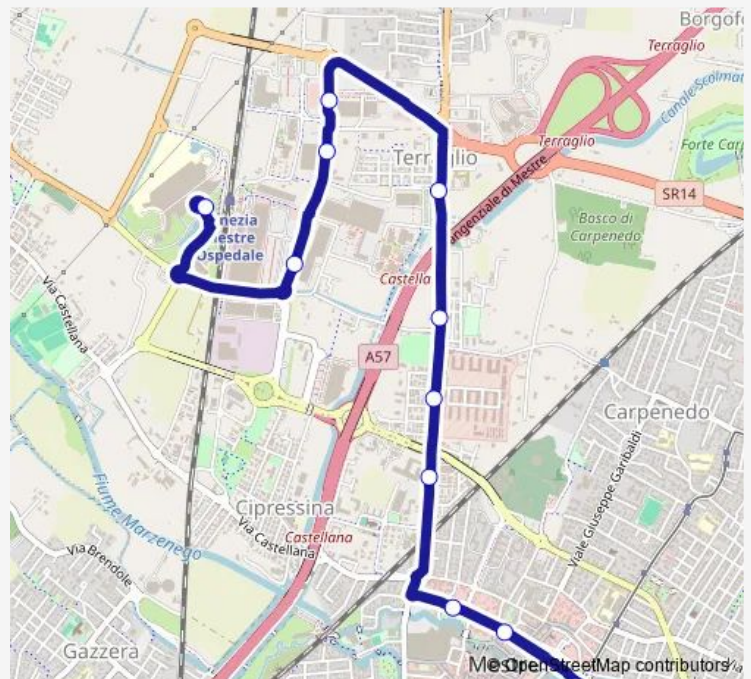

Bus 31H Ospedale dell'Angelo - Mestre Centro B7

[Go to website](#)

Direction

Ospedale dell'Angelo — Mestre Centro B7

11 stops

[Open route schedule](#)

Ospedale dell'Angelo

Tosatto Paccagnella

Mestre Centro B7

Route schedule

Ospedale dell'Angelo — Mestre Centro B7

Monday 21:36-22:06

Tuesday 21:36-22:06

Wednesday 21:36-22:06

Thursday 21:36-22:06

Friday 21:36-22:06

Saturday 21:36-22:06

Sunday —

Route info

Direction: Ospedale dell'Angelo

Stops: 11

Trip Duration: 0 hour 11 min

31H — Ospedale dell'Angelo - Mestre Centro B7

31H Bus time schedules and route maps are available in an offline PDF at busmaps.com. Use the busmaps.com website to see live bus times, train schedule or subway schedule, and step-by-step directions for all public transit in Venice