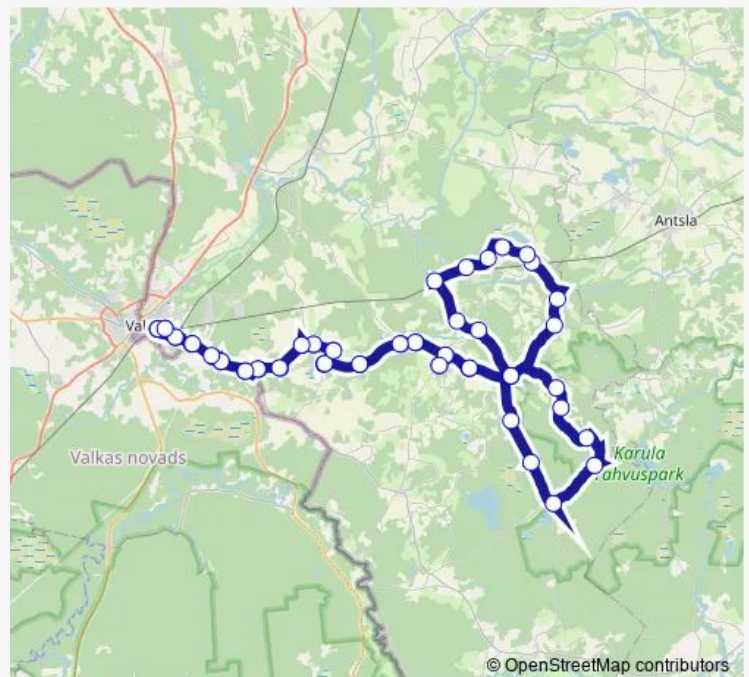

Kassi

Lüllemäe

Metsoja

Route schedule

Valga bussijaam — Valga bussijaam

Monday	—
Tuesday	—
Wednesday	—
Thursday	—
Friday	—
Saturday	—
Sunday	14:20

Route info

Direction: Valga bussijaam

Stops: 58

Trip Duration: 1 hour 50 min

31H — Valga - Rebasemõisa - Valga

Mägiste

Koobassaare

Kolski

Karkküla

Madsa