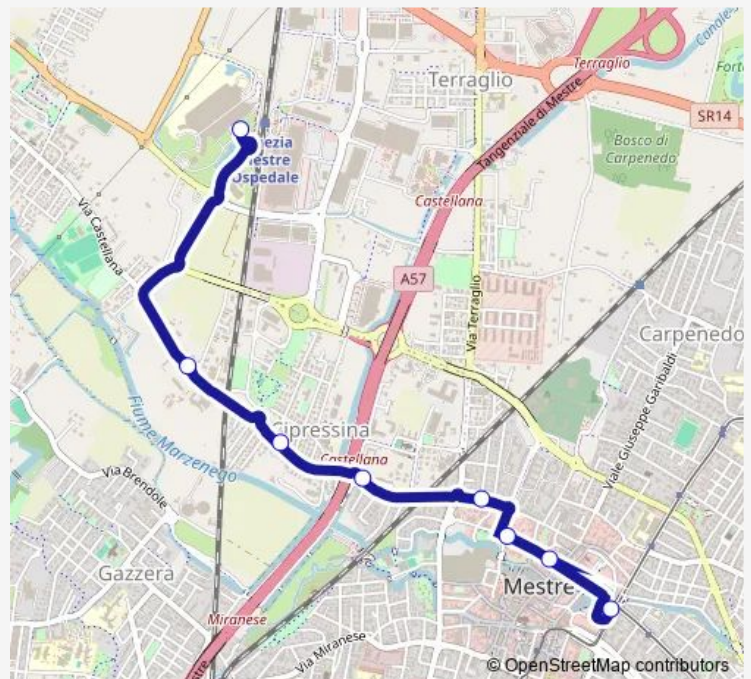

Bus 31H Mestre Centro B7 - Ospedale dell'Angelo[Go to website](#)**Direction**

Mestre Centro B7 — Ospedale dell'Angelo

8 stops

[Open route schedule](#)

Mestre Centro B7

San Rocco Bruno

Einaudi Castelveccchio

Belfredo Terraglio

Castellana Santa Chiara

Castellana Cipressina

Castellana Bellotto

Ospedale dell'Angelo

Route schedule

Mestre Centro B7 — Ospedale dell'Angelo

Monday 22:00

Tuesday 22:00

Wednesday 22:00

Thursday 22:00

Friday 22:00

Saturday 22:00

Sunday —

Route info

Direction: Mestre Centro B7

Stops: 8

Trip Duration: 0 hour 8 min

31H Bus time schedules and route maps are available in an offline PDF at busmaps.com. Use the busmaps.com website to see live bus times, train schedule or subway schedule, and step-by-step directions for all public transit in Venice