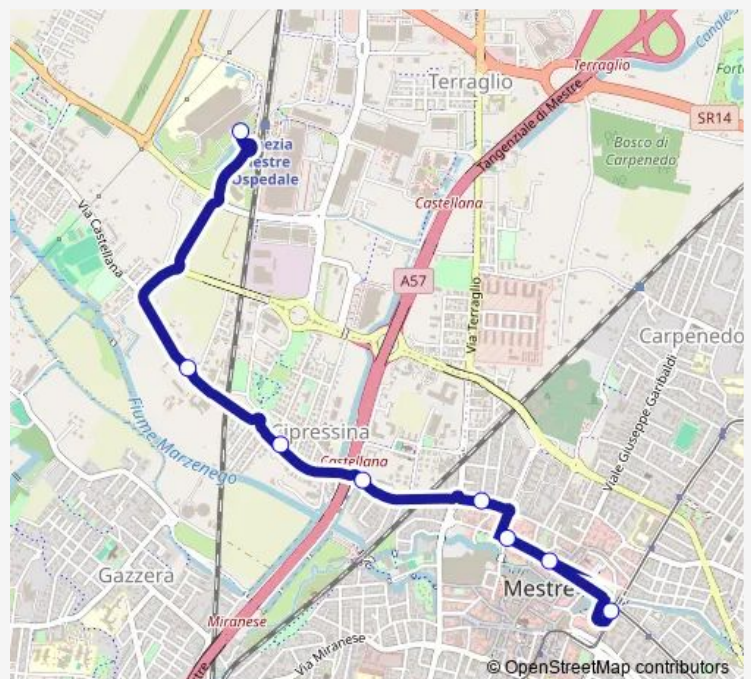

Bus 31h Mestre Centro B7 - Ospedale dell'Angelo[Go to website](#)**Direction**

Mestre Centro B7 — Ospedale dell'Angelo

8 stops

[Open route schedule](#)

Mestre Centro B7

San Rocco Bruno

Einaudi Castelveccchio

Belfredo Terraglio

Castellana Santa Chiara

Castellana Cipressina

Castellana Bellotto

Ospedale dell'Angelo

Route schedule

Mestre Centro B7 — Ospedale dell'Angelo

Monday 22:00

Tuesday 22:00

Wednesday 22:00

Thursday 22:00

Friday 22:00

Saturday 22:00

Sunday —

Route info

Direction: Mestre Centro B7

Stops: 8

Trip Duration: 0 hour 8 min

31h — Mestre Centro B7 - Ospedale dell'Angelo

31h Bus time schedules and route maps are available in an offline PDF at busmaps.com. Use the busmaps.com website to see live bus times, train schedule or subway schedule, and step-by-step directions for all public transit in Venice