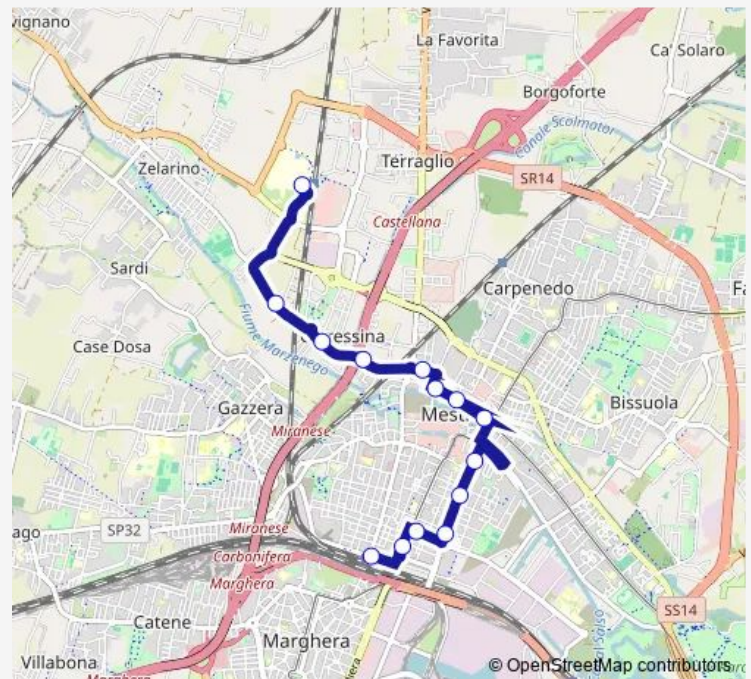

Bus 31H Stazione Mestre FS C3 - Ospedale dell'Angelo

[Go to website](#)

Direction

Stazione Mestre FS C3 — Ospedale dell'Angelo

14 stops

[Open route schedule](#)

- Stazione Mestre FS C3
- Cappuccina Sernaglia
- Gozzi Cappuccina
- Corso del Popolo Torino
- Corso del Popolo Milano
- Corso del Popolo Mestrina
- Mestre Centro B6
- San Rocco Bruno
- Einaudi Castelvechio
- Belfredo Terraglio
- Castellana Santa Chiara
- Castellana Cipressina
- Castellana Bellotto
- Ospedale dell'Angelo

Route schedule

Stazione Mestre FS C3 — Ospedale dell'Angelo

Monday	05:29-06:14
Tuesday	05:29-06:14
Wednesday	05:29-06:14
Thursday	05:29-06:14
Friday	05:29-06:14
Saturday	05:29-06:14
Sunday	—

Route info

Direction: Stazione Mestre FS C3

Stops: 14

Trip Duration: 0 hour 13 min

31H — Stazione Mestre FS C3 - Ospedale dell'Angelo

31H Bus time schedules and route maps are available in an offline PDF at busmaps.com. Use the busmaps.com website to see live bus times, train schedule or subway schedule, and step-by-step directions for all public transit in Venice

The schedule is provided in the local timezone. Times with "(+1)" indicate departures on the next day.

PDF file created on 2025-01-16

2024 BusMaps.com - All Rights Reserved