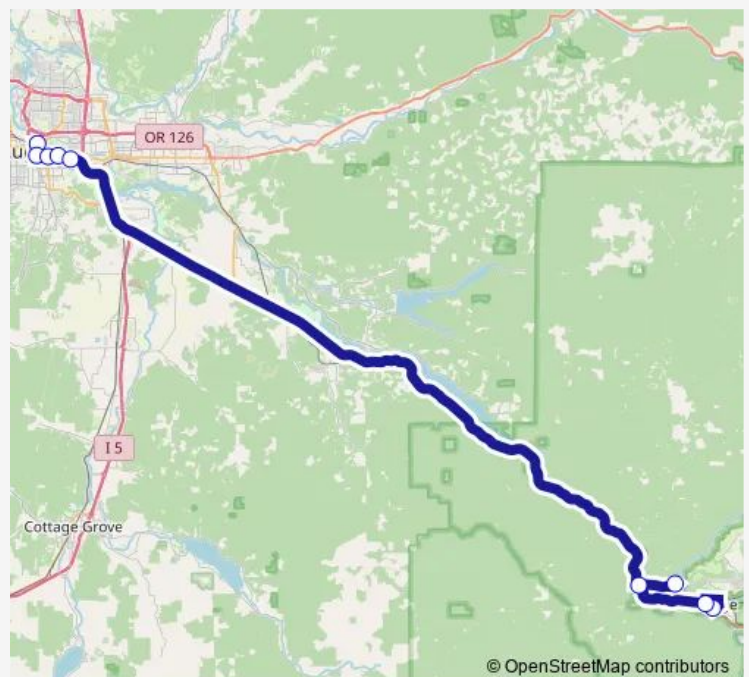

E/S of Hilyard S of 12th

S/S of Franklin Blvd E of Onyx

S/S of Franklin Blvd E of Walnut

N of Westfir in School Driveway

Westfir Office Bridge

E/S of Hills N of Hwy 58

W/S of Crestview N of Hwy 58

Route schedule

Eugene Amtrak Bus Platform — W/S of Crestview N of Hwy 58

Monday 07:40-17:30

Tuesday 07:40-17:30

Wednesday 07:40-17:30

Thursday 07:40-17:30

Friday 07:40-17:30

Saturday 08:40-17:30

Sunday —

Route info

Direction: Eugene Amtrak Bus Platform

Stops: 9

Trip Duration: 1 hour 30 min

Diamond Express

Direction

E/S of Hills N of Hwy 58 — Eugene Amtrak Bus Platform

9 stops

[Open route schedule](#)

E/S of Hills N of Hwy 58

W/S of Crestview N of Hwy 58

Westfir Office Bridge

N of Westfir in School Driveway

N/S of Franklin Blvd W of Walnut

N/S of Franklin Blvd W of Agate

N/S of 11th W of Alder