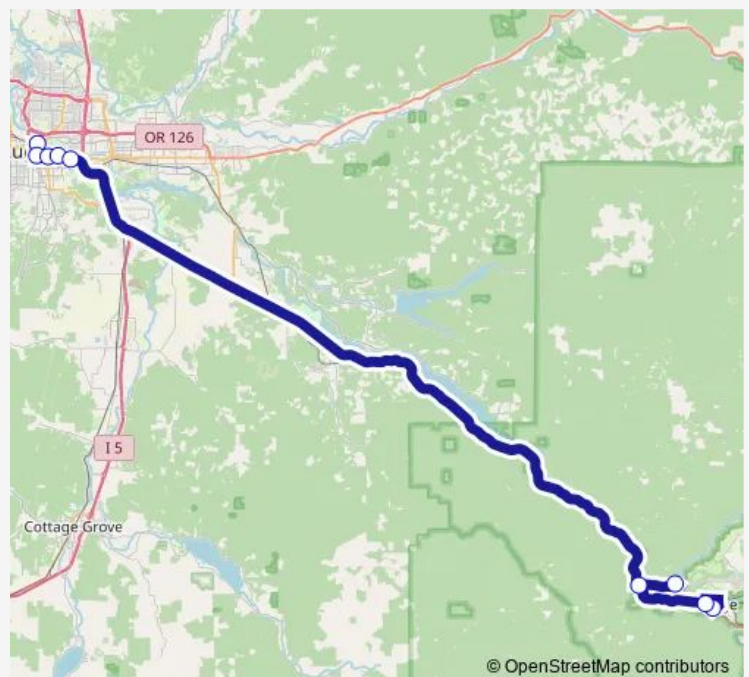

Eugene Amtrak Bus Platform — W/S of Crestview N of Hwy 58

Monday 07:40-17:30

Tuesday 07:40-17:30

Wednesday 07:40-17:30

Thursday 07:40-17:30

Friday 07:40-17:30

Saturday 08:40-17:30

Sunday —

Route info

Direction: Eugene Amtrak Bus Platform

Stops: 9

Trip Duration: 1 hour 30 min

Diamond Express

BusMaps

Direction

E/S of Hills N of Hwy 58 — Eugene Amtrak Bus Platform

9 stops

[Open route schedule](#)

E/S of Hills N of Hwy 58

W/S of Crestview N of Hwy 58

Westfir Office Bridge

N of Westfir in School Driveway

N/S of Franklin Blvd W of Walnut

N/S of Franklin Blvd W of Agate

Thursday 06:01-16:01

Friday 06:01-16:01

Saturday 07:01-16:01

Sunday —

Route info

Direction: E/S of Hills N of Hwy 58

Stops: 9

Trip Duration: 1 hour 29 min