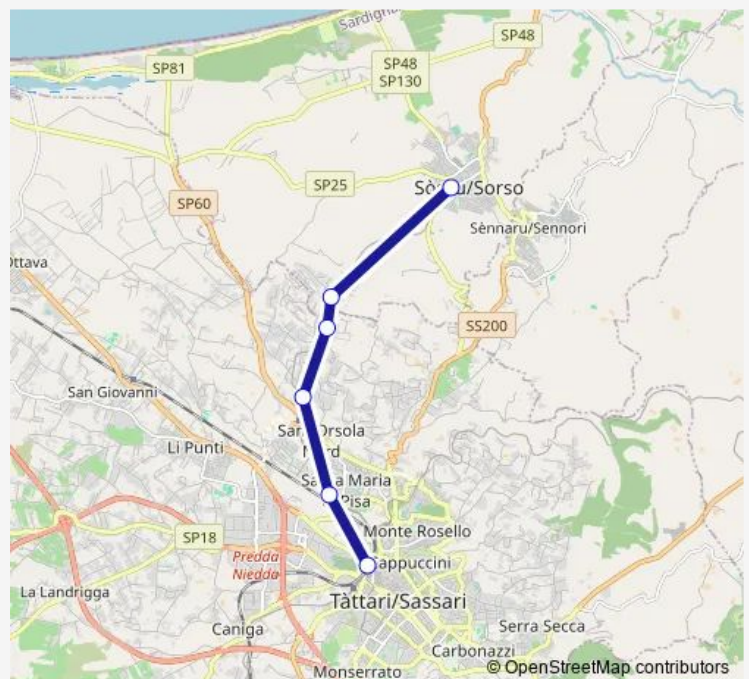

Rail SASSARI-SORSO Sassari - Sorso

[Go to website](#)**Direction**

Sorso — Sassari

6 stops

[Open route schedule](#)

Sorso

Funtana Niedda

Crabulazzi

Thursday 06:10-21:30

Friday 06:10-21:30

Saturday 06:10-21:30

Sunday —

Route info

Direction: Sorso

Stops: 6

Trip Duration: 0 hour 15 min

■ SASSARI-SORSO — Sassari - Sorso

Direction

Sassari — Sorso

6 stops

[Open route schedule](#)

Sassari

S. M. DI Pisa

Rodda Quadda

Crabulazzi

Funtana Niedda

Sorso

Route schedule

Sassari — Sorso

Monday	05:50-21:00
Tuesday	05:50-21:00
Wednesday	05:50-21:00
Thursday	05:50-21:00
Friday	05:50-21:00
Saturday	05:50-21:00
Sunday	—

Route info

Direction: Sassari