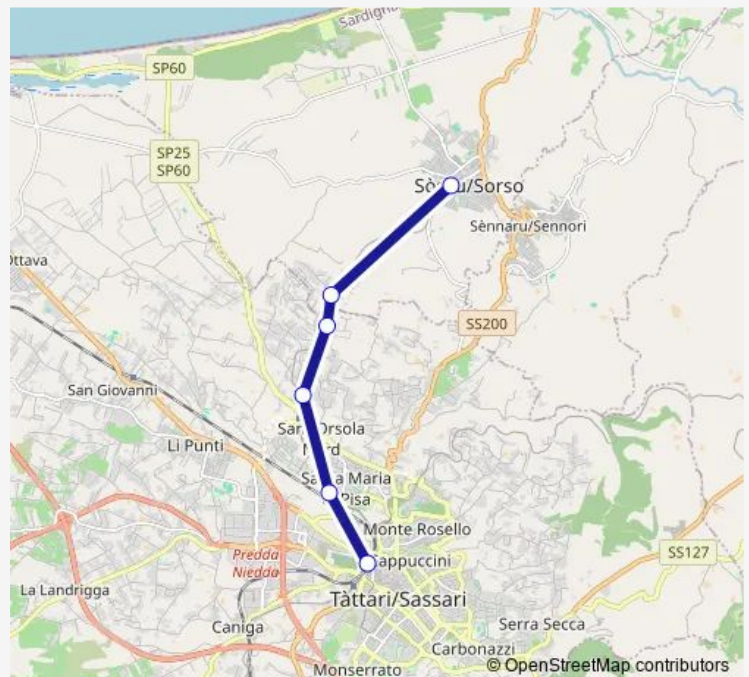

# Rail Sassari-Sorso Sassari - Sorso

[Go to website](#)**Direction**

Sorso — Sassari

6 stops

[Open route schedule](#)

Sorso

Funtana Niedda

Crabulazzi

Thursday 06:10-21:30

Friday 06:10-21:30

Saturday 06:10-21:30

Sunday —

**Route info**

Direction: Sorso

Stops: 6

Trip Duration: 0 hour 15 min

Sassari-Sorso — Sassari - Sorso

**Direction**

Sassari — Sorso

6 stops

[Open route schedule](#)

Sassari

S. M. DI Pisa

Rodda Quadda

Crabulazzi

Funtana Niedda

Sorso

**Route schedule**

Sassari — Sorso

Monday	05:50-21:00
Tuesday	05:50-21:00
Wednesday	05:50-21:00
Thursday	05:50-21:00
Friday	05:50-21:00
Saturday	05:50-21:00
Sunday	—

**Route info**