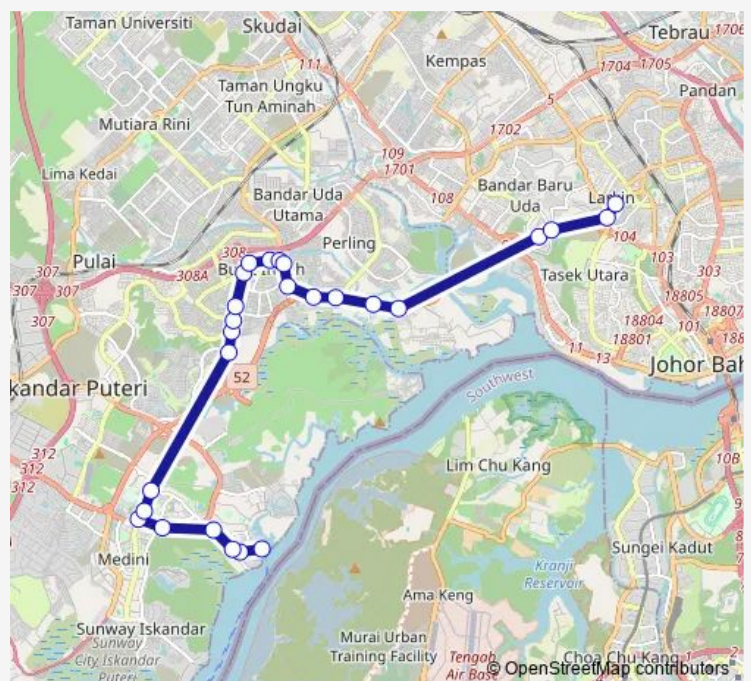

Wednesday 07:00-20:00

Thursday 07:00-20:00

Friday 07:00-20:00

Saturday 07:00-20:00

Sunday 07:00-20:00

Route info

Direction: Puteri Harbour Ferry Terminal

Stops: 26

Trip Duration: 1 hour 15 min

T44 — Larkin Sentral - Terminal Feri Puteri Harbour melalui Aeon Bukit Indah

Opp Sg Danga

Taman Tasek

Opp Burger King

OPP Dewan JKR Johor Bahru

Larkin Sentral

Direction

Wednesday 07:00-20:00

Thursday 07:00-20:00

Friday 07:00-20:00

Saturday 07:00-20:00

Sunday 07:00-20:00

Route info

Direction: Larkin Sentral

Stops: 25