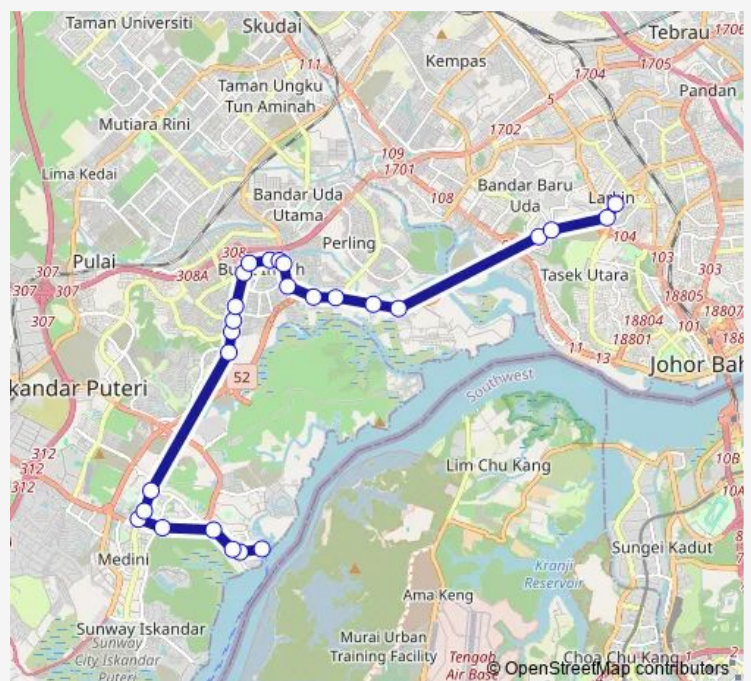

### Route info

Direction: Puteri Harbour Ferry Terminal

Stops: 26

Trip Duration: 1 hour 15 min

T44 — Larkin Sentral - Terminal Feri Puteri Harbour melalui Aeon Bukit Indah

Opp Sg Danga

Taman Tasek

Opp Burger King