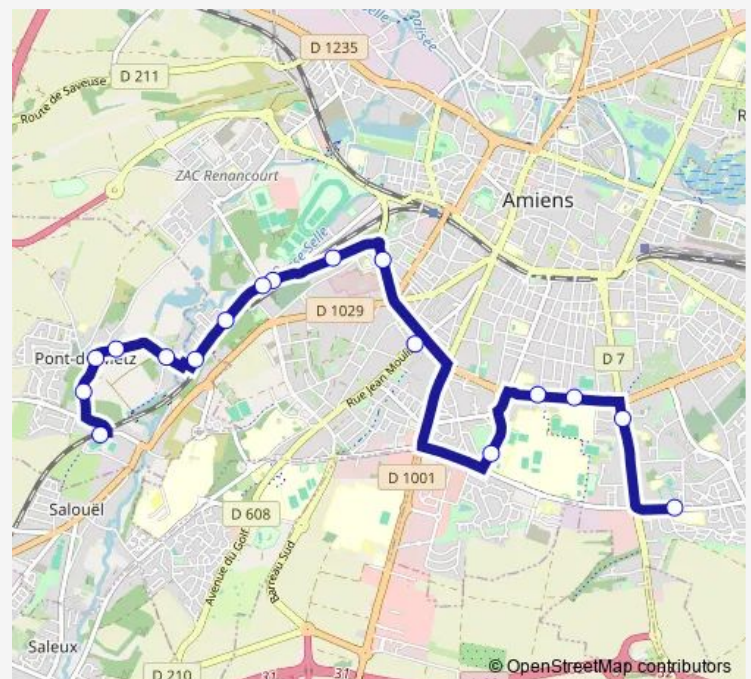

Thursday 07:07-08:11

Friday 07:07-08:11

Saturday —

Sunday —

Route info

Direction: Pont de Metz

Stops: 21

Trip Duration: 0 hour 40 min

T44 — Collège Jean-Marc Laurent/Cite Providence <>
Pont de Metz

Direction

Collège Jean-Marc Laurent — Pont de Metz

17 stops

[Open route schedule](#)

Collège Jean-Marc Laurent

Saint-Exupery

La Providence

Monday 12:10-18:20

Tuesday 12:10-18:20

Wednesday 12:10-18:20

Thursday 12:10-18:20

Friday 12:10-18:20

Saturday —

Sunday —

Route info