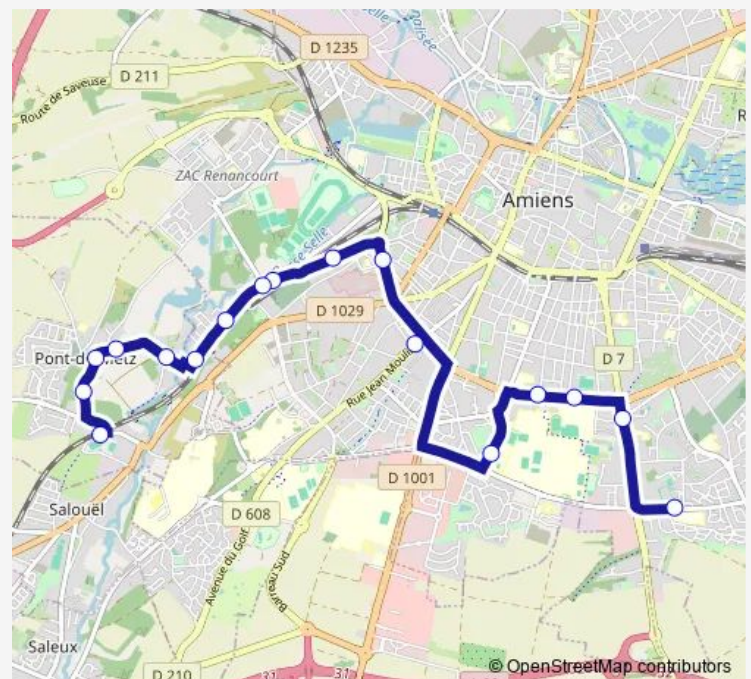

Thursday 07:07-08:11

Friday 07:07-08:11

Saturday —

Sunday —

Route info

Direction: Pont de Metz

Stops: 21

Trip Duration: 0 hour 40 min

T44 — Collège Jean-Marc Laurent/Cite Providence <>
Pont de Metz

Direction

Collège Jean-Marc Laurent — Pont de Metz

17 stops

[Open route schedule](#)

Collège Jean-Marc Laurent

Saint-Exupery

La Providence

Monday 12:10-18:20

Tuesday 12:10-18:20

Wednesday 12:10-18:20

Thursday 12:10-18:20

Friday 12:10-18:20

Saturday —

Sunday —

Route info