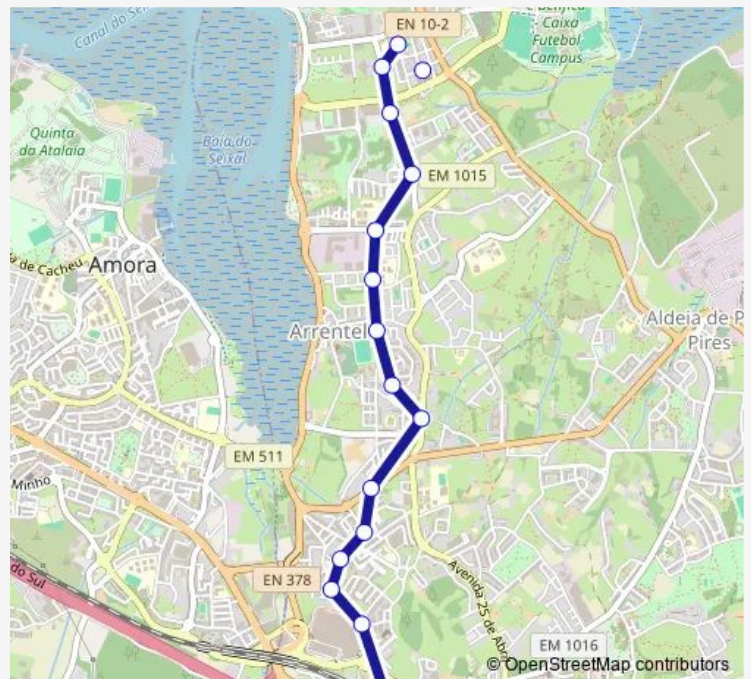

Bus 2F - Seixal (Forum) - Fogueteiro

[Go to website](#)

Direction

Seixal (R Arnaldo Matias Fte 6) — Fogueteiro (Est Ferroviária)

16 stops

[Open route schedule](#)

Seixal (R Arnaldo Matias Fte 6)

Seixal (R Santa Teresinha Fte 5b)

Seixal (Fórum) Tribunal

Seixal (Avª Manuel Fonseca 23)

Seixal (Avª Manuel Fonseca 69)

Cavaquinhas (Avª José Afonso) (X) R Paulo Gama

Arrentela (R Paulo Gama) Fte Esc Prep Nuno Álvares

Arrentela (R S F U Arrentelense 6B) Clínica S Mar

Arrentela (R S F U Arrentelense 27) Fte Pçta J Al

Arrentela (Avª Carlos Oliveira Fte 86) Past O Ser

Torre Marinha (Avª Dr Arlindo Vicente 38) Desc Ca

Torre Marinha (R Gil Vicente) Piscinas

Torre Marinha (R Luis Camões 34)

Torre Marinha (R Casal Marco 42a)

Torre Marinha (R Casal Marco) Traseiras Continente

Fogueteiro (Est Ferroviária)

Route schedule

Seixal (R Arnaldo Matias Fte 6) — Fogueteiro (Est Ferroviária)

Monday 05:55-22:35

Tuesday 05:55-22:35

Wednesday 05:55-22:35

Thursday 05:55-22:35

Friday 05:55-22:35

Saturday 06:05-22:35

Sunday 07:05-22:35

Route info

Direction: Seixal (R Arnaldo Matias Fte 6)

Stops: 16

Trip Duration: 0 hour 15 min

■ 2F - Seixal (Forum) - Fogueteiro