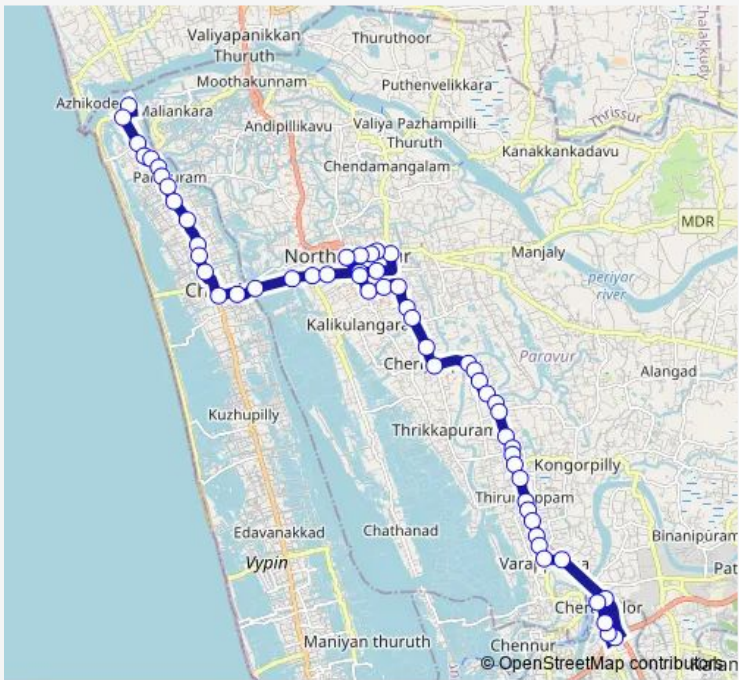

## Bus Munambam ↔ Cheranellore

[Go to website](#)

**Direction**  
 Munambam Ferry — Cheranalloor  
 57 stops  
[Open route schedule](#)

- Munambam Ferry
- IR Valavu
- Beach Road
- Mani Bazar
- Angaadi
- Police Station
- Pallippuram Palli
- Convent
- Kolothumkadavu
- Janatha
- Smhss
- Bakery
- Karuthala
- Devaswam Nada
- Palli
- Cherai Bridge
- Perumpadanna Bridge
- Perumpadanna
- Prabus
- KMK Junction
- Ksrtc Bus Station

Route schedule  
 Munambam Ferry — Cheranalloor

Monday	06:00
Tuesday	06:00
Wednesday	06:00
Thursday	06:00
Friday	06:00
Saturday	06:00
Sunday	06:00

Route info  
 Direction: Munambam Ferry  
 Stops: 57  
 Trip Duration: 1 hour 17 min

## Route info

Direction: Cheranallor

Stops: 57

Trip Duration: 1 hour 16 min

Khandakarnan veli

Vazhikulangara

Poosharipadi

Peruvaaram

Mani Bazar

Beach Road

Ayyaar Valavu

Munambam Ferry

Bus time schedules and route maps are available in an offline PDF at [busmaps.com](https://busmaps.com). Use the [busmaps.com](https://busmaps.com) website to see live bus times, train schedule or subway schedule, and step-by-step directions for all public transit in Alangad