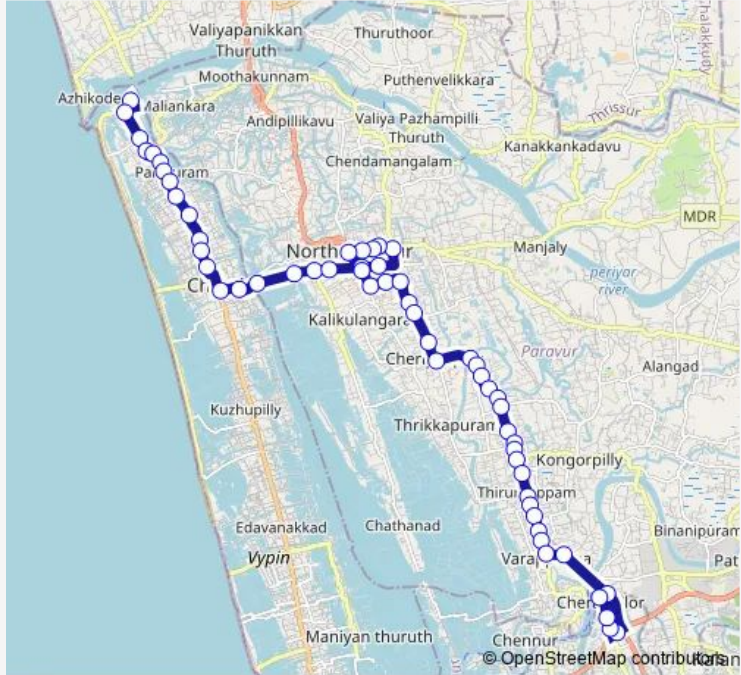

## Bus Munambam ↔ Cheranellore

[Go to website](#)

**Direction**  
 Munambam Ferry — Cheranalloor  
 57 stops  
[Open route schedule](#)

- Munambam Ferry
- IR Valavu
- Beach Road
- Mani Bazar
- Angaadi
- Police Station
- Pallippuram Palli
- Convent
- Kolothumkadavu
- Janatha
- Smhss
- Bakery
- Karuthala
- Devaswam Nada
- Palli
- Cherai Bridge
- Perumpadanna Bridge
- Perumpadanna
- Prabus
- KMK Junction
- Ksrtc Bus Station

Route schedule  
 Munambam Ferry — Cheranalloor

Monday	06:00
Tuesday	06:00
Wednesday	06:00
Thursday	06:00
Friday	06:00
Saturday	06:00
Sunday	06:00

Route info  
 Direction: Munambam Ferry  
 Stops: 57  
 Trip Duration: 1 hour 17 min

## Route info

Direction: Cheranallor

Stops: 57

Trip Duration: 1 hour 16 min

Khandakarnan veli

Vazhikulangara

Poosharipadi

Peruvaaram

Mani Bazar

Beach Road

Ayyaar Valavu

Munambam Ferry

Bus time schedules and route maps are available in an offline PDF at [busmaps.com](https://busmaps.com). Use the [busmaps.com](https://busmaps.com) website to see live bus times, train schedule or subway schedule, and step-by-step directions for all public transit in Alangad