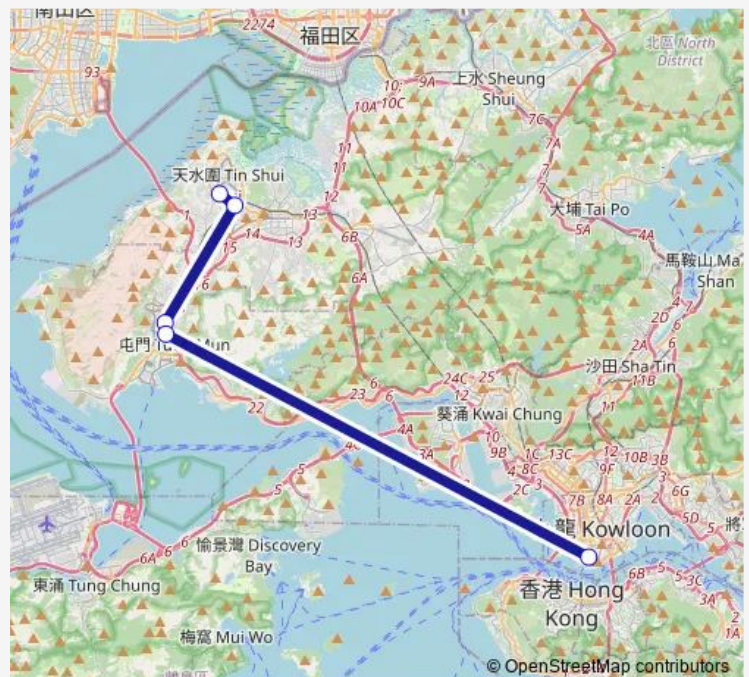

NATHAN ROAD, NEAR DUNDAS STREET

NATHAN ROAD, NEAR SHAN TUNG STREET | NATHAN ROAD, NEAR SHAN TUNG STREET

TIN YIU ESTATE, OPPOSITE YIU FOO HOUSE

TIN SHUI COMMERCIAL COMPLEX

Route schedule

HAIPHONG ROAD, JUNCTION WITH LOCK ROAD — TIN SHUI COMMERCIAL COMPLEX

Monday	00:00-03:00
Tuesday	00:00-03:00
Wednesday	00:00-03:00
Thursday	00:00-03:00
Friday	00:00-03:00
Saturday	00:00-03:00
Sunday	00:00-03:00

Route info

Direction: HAIPHONG ROAD, JUNCTION WITH LOCK ROAD

Stops: 5

Trip Duration: 1 hour 9 min

Direction

TIN SHUI COMMERCIAL COMPLEX — HAIPHONG ROAD, JUNCTION WITH LOCK ROAD

5 stops

[Open route schedule](#)

TIN SHUI COMMERCIAL COMPLEX

TIN YIU ESTATE (TIN FUK ROAD OUTSIDE YIU HING HOUSE