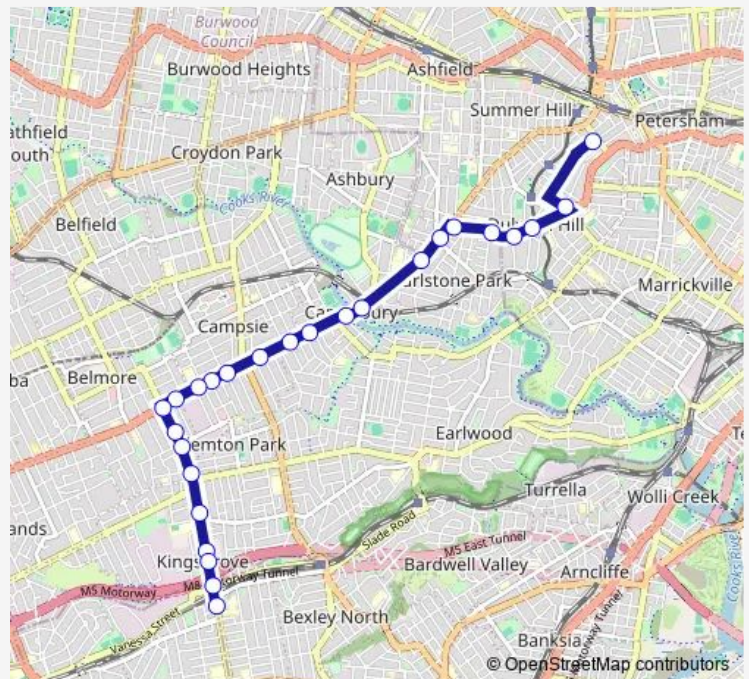

School Bus 610s Christian Bros Lewisham to Kingsgrove Station

[Go to website](#)

Direction

Christian Brothers' High School, Denison St — Kingsgrove Rd Opp Paterson Av

26 stops

[Open route schedule](#)

- Christian Brothers' High School, Denison St
- Dulwich St After New Canterbury Rd
- Dulwich Grove Light Rail, New Canterbury Rd
- New Canterbury Rd At Myra Rd
- New Canterbury Rd Opp Kroombit St
- New Canterbury Rd Before Canterbury Rd
- Canterbury-Hurlstone Park RSL Club, Canterbury Rd
- Canterbury Rd At Dunkeld Av
- Canterbury Rd At Close St
- Saint Mary Mackillop Reserve, Canterbury Rd
- Canterbury Rd At Howard St
- Canterbury Rd At Allen St
- Canterbury Rd At Robertson St
- Canterbury Rd At Viking St
- Canterbury Rd At Troy St
- Canterbury Rd Opp Canterbury Hospital
- Canterbury Rd At Chelmsford Av
- Kingsgrove Rd At Forbes Av
- Kingsgrove Rd At St Jude Cres
- Kingsgrove Rd After Harp St

Route schedule

Christian Brothers' High School, Denison St — Kingsgrove Rd Opp Paterson Av

Monday	15:38-15:40
Tuesday	15:38-15:40
Wednesday	15:38-15:40
Thursday	15:38-15:40
Friday	15:38-15:40
Saturday	—
Sunday	—

Route info

Direction: Christian Brothers' High School, Denison St

Stops: 26

Trip Duration: 0 hour 26 min

Kingsgrove Rd At Turton Av

Kingsgrove Rd Opp Kingsgrove North High School

Kingsgrove Rd Opp Omnibus Rd

Kingsgrove Rd Opp Forrester St

Kingsgrove Rd At Kingsgrove Av

Kingsgrove Rd Opp Paterson Av

610s School Bus time schedules and route maps are available in an offline PDF at busmaps.com. Use the busmaps.com website to see live bus times, train schedule or subway schedule, and step-by-step directions for all public transit in Sydney