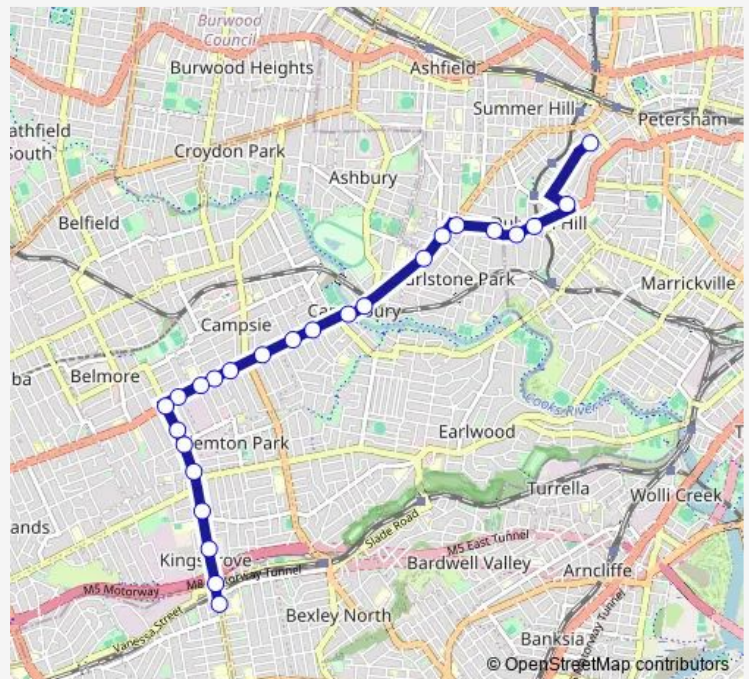

School Bus 610s Christian Bros Lewisham to Kingsgrove Station

[Go to website](#)

Direction

Christian Brothers' High School, Denison Rd — Kingsgrove Shops, Kingsgrove Rd

25 stops

[Open route schedule](#)

- Christian Brothers' High School, Denison Rd
- Dulwich St Before New Canterbury Rd
- Dulwich Grove Light Rail, New Canterbury Rd
- New Canterbury Rd At Myra Rd
- New Canterbury Rd At Duntroon St
- New Canterbury Rd Before Canterbury Rd
- Canterbury-Hurlstone Park RSL Club, Canterbury Rd
- Canterbury Rd At Dunkeld Av
- Canterbury Station, Canterbury Rd, Stand F
- Saint Mary Mackillop Reserve, Canterbury Rd
- Canterbury Rd At Howard St
- Canterbury Rd At Allen St
- Canterbury Rd At Robertson St
- Canterbury Rd At Viking St
- Canterbury Rd At Troy St
- Canterbury Rd Opp Canterbury Hospital
- Canterbury Rd At Chelmsford Av
- Kingsgrove Rd At Forbes Av
- Kingsgrove Rd At St Jude Cres
- Kingsgrove Rd After Harp St

Route schedule

Christian Brothers' High School, Denison Rd — Kingsgrove Shops, Kingsgrove Rd

Monday	15:35
Tuesday	15:35
Wednesday	15:35
Thursday	15:35
Friday	—
Saturday	—
Sunday	—

Route info

Direction: Christian Brothers' High School, Denison Rd

Stops: 25

Trip Duration: 0 hour 34 min

Kingsgrove Rd At Turton Av

Kingsgrove Rd Opp Kingsgrove North High School

Kingsgrove Rd Opp Omnibus Rd

Kingsgrove Rd At Kingsgrove Av

Kingsgrove Shops, Kingsgrove Rd

Direction

Route schedule

Christian Brothers' High School, Denison Rd — Canterbury Station, Broughton St, Stand D

Monday	15:33
Tuesday	15:33
Wednesday	15:33
Thursday	15:33
Friday	—
Saturday	—
Sunday	—

Route info

Direction: Christian Brothers' High School, Denison Rd