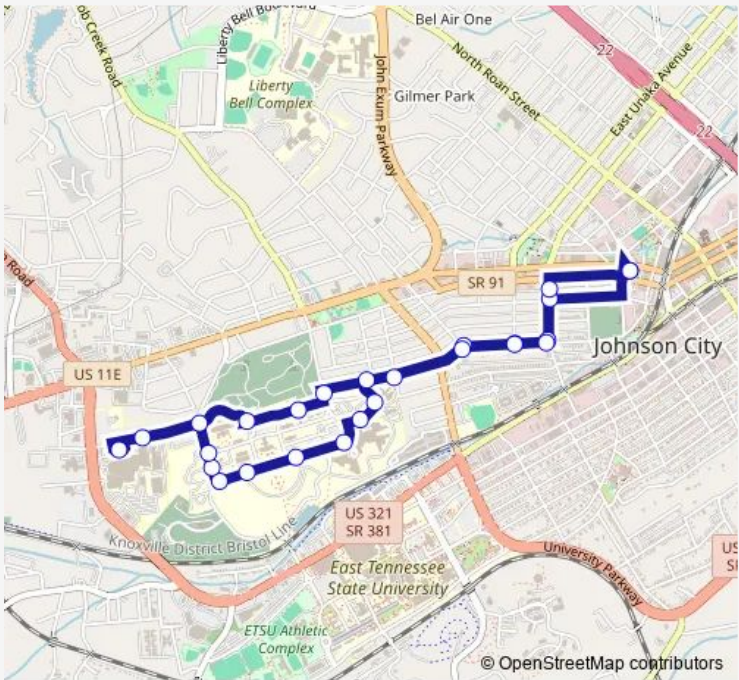

Direction
 Transit Ctr — Transit Ctr

26 stops

[Open route schedule](#)

- Transit Ctr
- Wilson & W. Watauga - Wat. Sq. Apts
- W. Watauga & Lamont
- Lamont & Winter
- Lamont & Hillcrest
- Lamont & Harrison
- Bldg 162 - VA Nursing Home
- Bldg 200 - VA Er
- Bldg 160 - VA Dom
- Bldg 2 - College of Med
- Bldg 1, 4, 119 - Dogwood Past Fourth
- Dogwood & Lake
- Bldg 6 - Fifth & Magnolia
- Bldg 7 - College of Pharmacy
- Ballad - Main Entrance
- Same Day Surgery/Children's Hosp
- Bldg 178 - Stanton-Gerber Hall
- Bldg 53 - Post Office
- Memorial - Bldg 35 - Theatre
- Lamont & Veterans Way
- Lamont & Frances

Route schedule
 Transit Ctr — Transit Ctr

Monday	06:45-17:45
Tuesday	06:45-17:45
Wednesday	—
Thursday	—
Friday	06:45-17:45
Saturday	08:45-16:45
Sunday	—

Route info

Direction: Transit Ctr

Stops: 26

Trip Duration: 0 hour 21 min

Lamont & Hillcrest

319 Lamont - Winter

Lamont & W. Watauga

W. Watauga - Wat. Sq. Apts

Transit Ctr

Direction

Transit Ctr — Transit Ctr

47 stops

[Open route schedule](#)

Transit Ctr

N. Boone & W. Fairview

W. Fairview - Library

N. Roan & E. Watauga

E. Watauga & Welbourne

E. Watauga & Elm - Blankenship Pharm

E. Watauga & Baxter