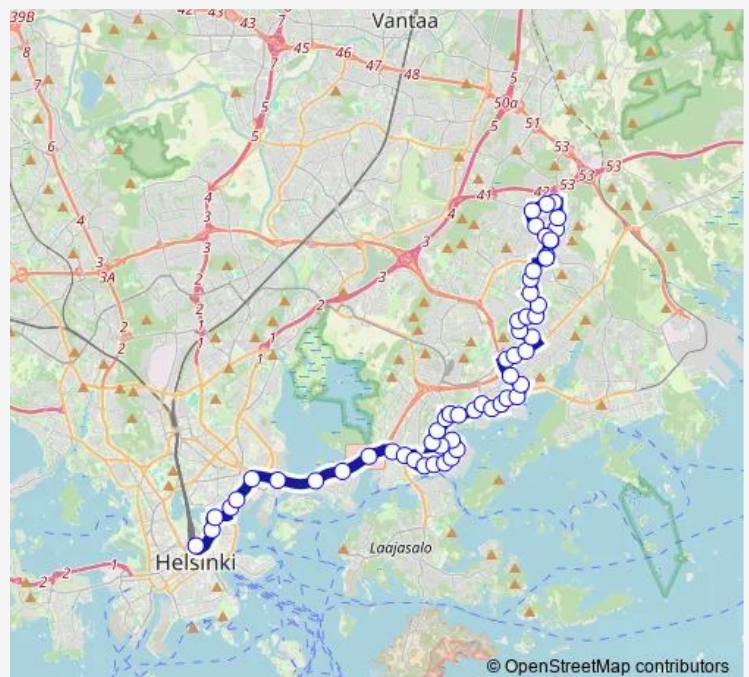

Regional Bus Service 95N Rautatientori-Tammisalo-Roihuv.-Mellunmäki-Länsimäki

[Go to website](#)

Direction

Kontulantie — Rautatientori

47 stops

[Open route schedule](#)

Kontulantie

Untamalantie

Ohralantie

Linnanherrantie

Huntutie

Riskutie

Helytie

Soraharjuntie

Inkeröistentie

Valkealantie

Karhulantie

Rantakartanontie

Puotila (M)

Rusthollarantie

Meripellontie

Niittyranta

Kissankellontie

Marjaniemi

Puolaharju

Marjaniementie

Tulisuonkuja

Route schedule

Kontulantie — Rautatientori

Monday	23:33-00:43⁺¹
Tuesday	23:33-00:43⁺¹
Wednesday	23:33-00:43⁺¹
Thursday	23:33-00:43⁺¹
Friday	23:33-00:43⁺¹
Saturday	23:33-00:43⁺¹
Sunday	23:33-00:43⁺¹

Route info

Direction: Kontulantie

Stops: 47

Trip Duration: 0 hour 38 min

95N — Rautatientori-Tammisalo-Roihuv.-Mellunmäki-Länsimäki

BusMaps