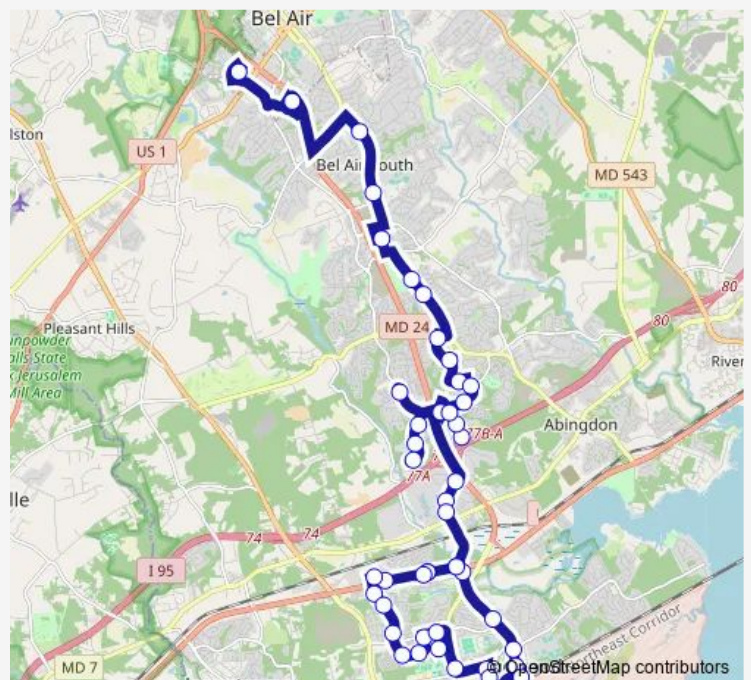

Emmorton Rd & Holly Wreath Ct - Nb

Route schedule

Harbor Freight (Edgewater Village Center / 1807 Pulaski Hwy / stop is on US 40) — Harford Mall (near Greene Turtle - 696 Bel Air Rd)

Monday	05:40-19:40
Tuesday	05:40-19:40
Wednesday	05:40-19:40
Thursday	05:40-19:40
Friday	05:40-19:40
Saturday	—
Sunday	—

Route info

Direction: Harbor Freight (Edgewater Village Center / 1807 Pulaski Hwy / stop is on US 40)

Stops: 24

Trip Duration: 0 hour 43 min

Route 2 Blue

Emmorton Rd & St. Marys Church Rd

Festival at Bel Air (Burlington Coat Factory)

Sonic (1921 Emmorton Rd)

Emmorton Rd/Rt 924 & Lexington Rd

Upper Chesapeake Medical Center - Main Entrance (500
Upper Chesapeake Dr)

Harford Mall (near Greene Turtle - 696 Bel Air Rd)

Direction

Harford Mall (near Greene Turtle - 696 Bel Air Rd) —
Harbor Freight (Edgewater Village Center / 1807 Pulaski
Hwy / stop is on US 40)

Nuttal Ave & Edgewood Rd

Edgewood Train Station

Willoughby Beach Rd & Edgewood Rd

Edgewood Plaza (on Edgewood Road)

Mcdonald's (Edgewood) on Edgewood Rd

Sam's Deli (2108 Pulaski Hwy/US 40)

Walgreens (Pulaski Hwy/US 40 & Paul Martin Dr)