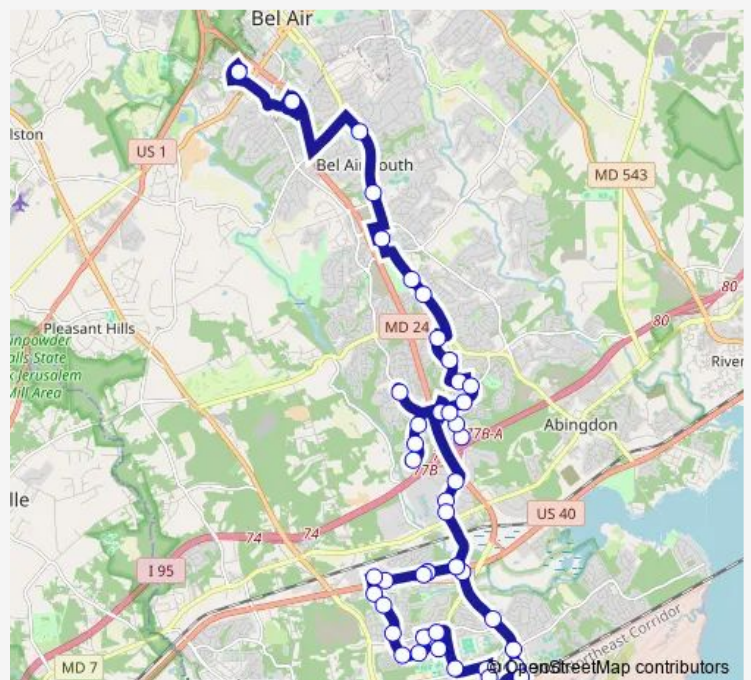

Emmorton Rd & Holly Wreath Ct - Nb

Route schedule

Harbor Freight (Edgewater Village Center / 1807 Pulaski Hwy / stop is on US 40) — Harford Mall (near Greene Turtle - 696 Bel Air Rd)

Monday	05:40-19:40
Tuesday	05:40-19:40
Wednesday	05:40-19:40
Thursday	05:40-19:40
Friday	05:40-19:40
Saturday	—
Sunday	—

Route info

Direction: Harbor Freight (Edgewater Village Center / 1807 Pulaski Hwy / stop is on US 40)

Stops: 24

Trip Duration: 0 hour 43 min

Route 2 Blue

Emmorton Rd & St. Marys Church Rd

Festival at Bel Air (Burlington Coat Factory)

Sonic (1921 Emmorton Rd)

Emmorton Rd/Rt 924 & Lexington Rd

Upper Chesapeake Medical Center - Main Entrance (500
Upper Chesapeake Dr)

Harford Mall (near Greene Turtle - 696 Bel Air Rd)

Direction

Harford Mall (near Greene Turtle - 696 Bel Air Rd) —
Harbor Freight (Edgewater Village Center / 1807 Pulaski
Hwy / stop is on US 40)

Nuttal Ave & Edgewood Rd

Edgewood Train Station

Willoughby Beach Rd & Edgewood Rd

Edgewood Plaza (on Edgewood Road)

Mcdonald's (Edgewood) on Edgewood Rd

Sam's Deli (2108 Pulaski Hwy/US 40)

Walgreens (Pulaski Hwy/US 40 & Paul Martin Dr)