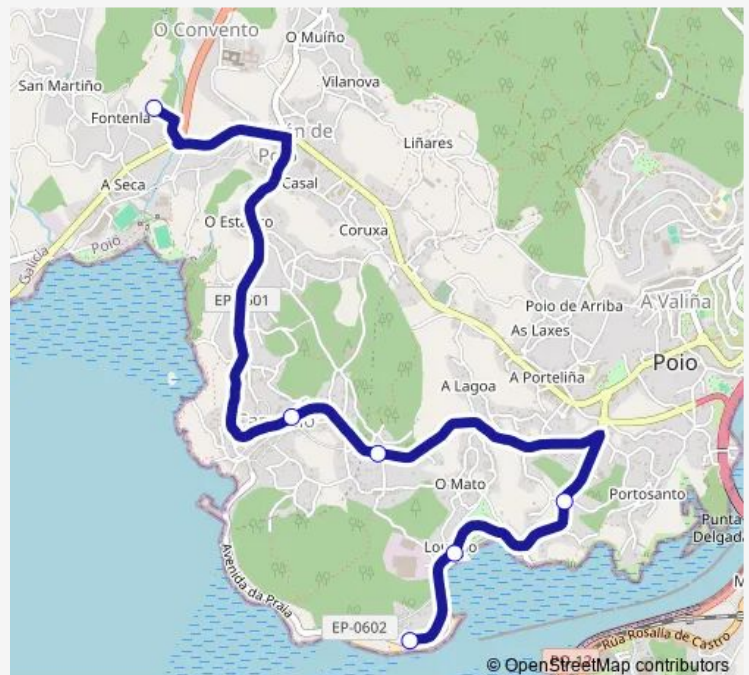

Super-Tandy

Froiz-Praia

Lourido Praia

**Route schedule**

IES de Poio — Lourido Praia

Monday 14:30-18:15

Tuesday 14:30

Wednesday 14:30

Thursday 14:30

Friday 14:30

Saturday —

Sunday —

**Route info**

Direction: IES de Poio

Stops: 6

Trip Duration: 0 hour 23 min

■ XG673002 — IES de Poio-Lourido Praia

**BusMaps**

**Direction**

Lourido Praia — IES de Poio

6 stops

[Open route schedule](#)

Lourido Praia

Froiz-Praia

Direction: Lourido Praia

Stops: 6

Trip Duration: 0 hour 23 min

XG673002 Bus time schedules and route maps are available in an offline PDF at busmaps.com. Use the busmaps.com website to see live bus times, train schedule or subway schedule, and step-by-step directions for all public transit in Poio